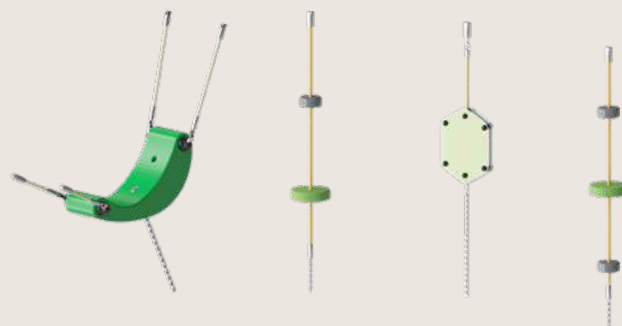

Activities

More flexibility

Contact us for more information on the wide range of options for configurable playground equipment. Please note that prices and delivery terms depend on specified configurations.