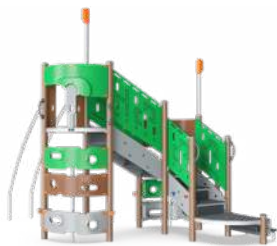

EcoCore™ Panels	>95%
Hollow Plastic Parts	33%
Corocord™ Rope with EcoYarn™	>95%
Molded Decks	75%
Low-carbon pre-galvanized Steel Posts	80%
Low-carbon Stainless Steel Slides	65%

Extruded aluminium made with low-carbon aluminium.
Steel parts adhere to industrial standards.