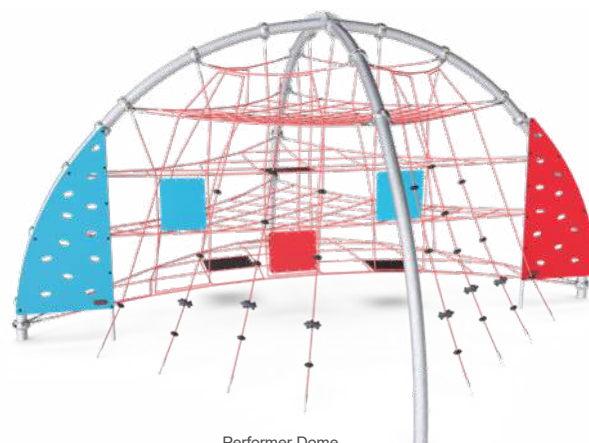

Performer Dome
CRP811001

PRODUCT INFORMATION

Product number	Product name	Age (years)	Capacity (users)	Fall height (cm)	Total height (cm)	Use zone dimensions (m²)	Use zone dimensions (cm x cm)	Installation (hours)	Total CO₂e (kg CO₂e)
CRP811501	Ocean Dome	5 - 12	58	290	447	115	1,257 x 1,252	47	4,738
CRP800101	Performer Arch	5 - 12	15	225	307	39	980 x 474	8.7	1,126
CRP800501	Explorer Arch	5 - 12	12	225	310	39	980 x 474	12	1,308
CRP811001	Performer Dome	5 - 12	52	300	415	86	1,180 x 1,180	33	2,899