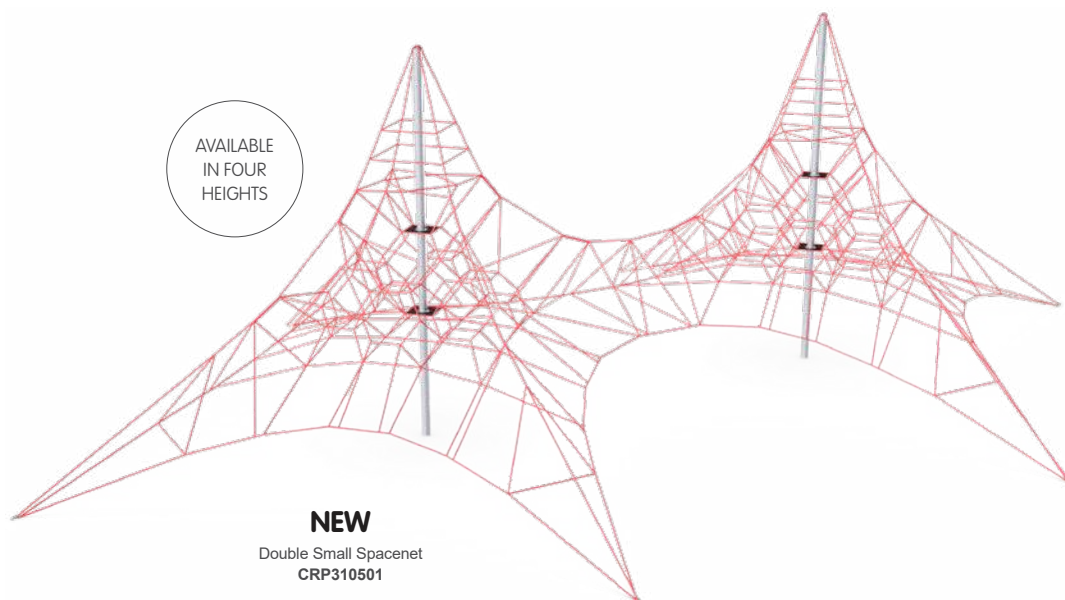

COROCORD™ SPACENET™

SIMPLY
PLAY
EDITION

Emerald
COR20700

Triangular Spacenet
COR37441

AVAILABLE
IN FOUR
HEIGHTS

NEW
Double Small Spacenet
CRP310501

PRODUCT INFORMATION

Product number	Product name	Age (years)	Capacity (users)	Fall height (cm)	Total height (cm)	Use zone dimensions (m ²)	Use zone dimensions (cm x cm)	Installation (hours)	Total CO ₂ e (kg CO ₂ e)
COR20700	Emerald	5 - 12	38	200	390	64	941 x 864	9	686
COR37441	Triangular Spacenet	5 - 12	35	235	580	104	1,395 x 1,260	12	1,355
CRP310101	Double Mini Spacenet	5 - 12	40	120	395	132	1,732 x 1,232	19	1,796
CRP310501	Double Small Spacenet	5 - 12	80	185	589	212	2,362 x 1,632	27	2,587
COR31322	Two-Mast Spacenet L	5 - 12	75	215	751	249	2,691 x 1,842	35	3,740
COR32442	Two-Mast Spacenet XL	5 - 12	112	215	751	301	3,026 x 2,022	38	4,236