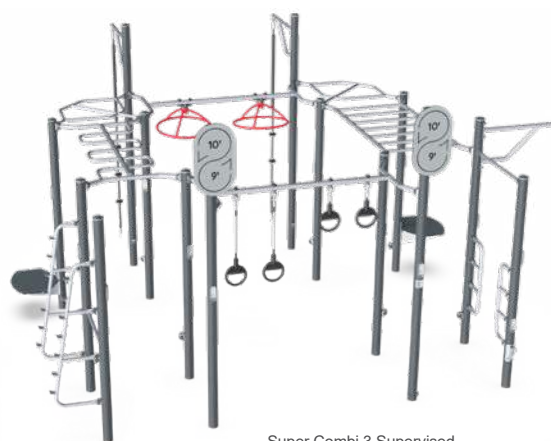

Super Combi 3 Supervised
FSW253

The Super Combi Supervised structures are intended for gated areas only, as they include items that do not satisfy safety standards for public places.

Loose items are not included in Super Combi Supervised products.

PRODUCT INFORMATION

Product number	Product name		Age / Key user group (years)	Capacity (users)	Fall height (cm)	Total height (cm)	Use zone dimensions (cm x cm)	Installation (hours)	Total CO₂e (kg CO₂e)
FSW251	Super Combi 1 Supervised	✓ ✓	13+ / -	13	300	325	785 x 870	12	949
FSW252	Super Combi 2 Supervised	✓ ✓	13+ / -	16	300	325	1,001 x 1,049	16	1,478
FSW253	Super Combi 3 Supervised	✓ ✓	13+ / -	19	300	325	964 x 876	16	1,414