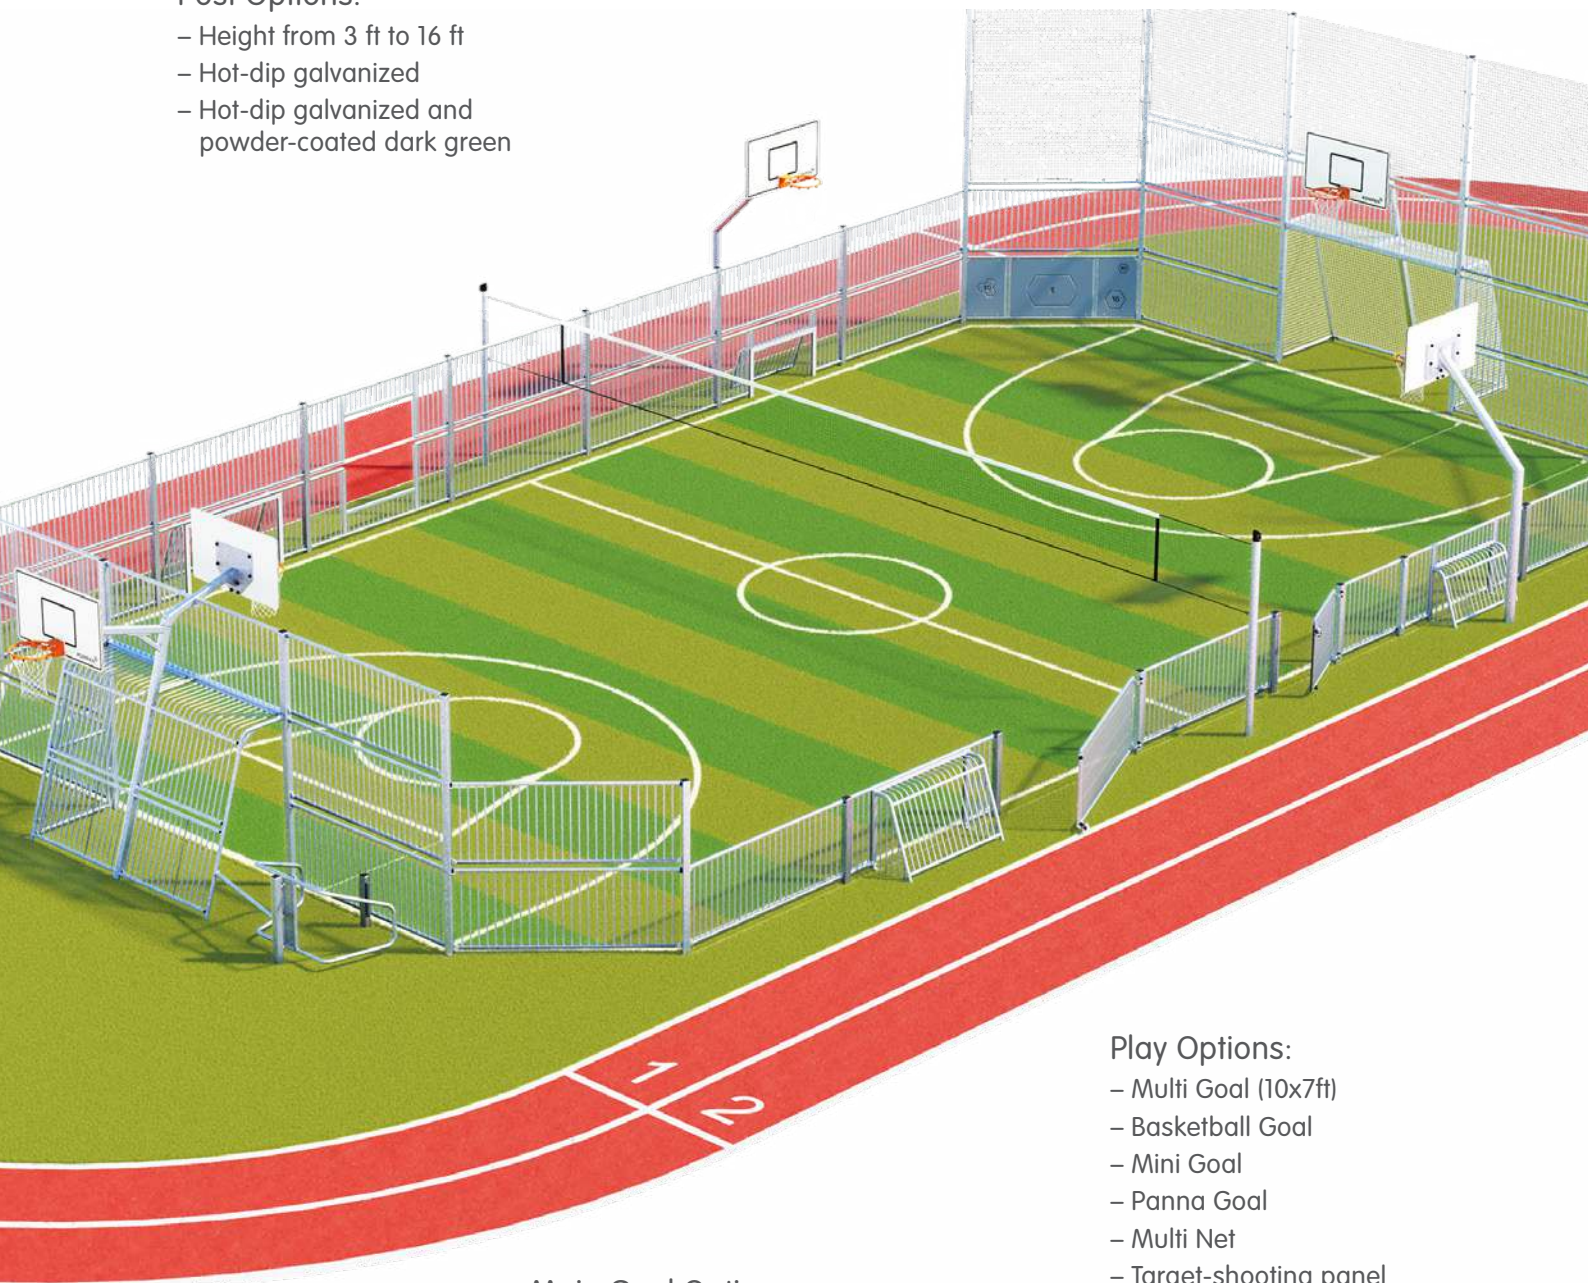

FLEXIBILITY

A variety of colors and part options provide flexibility and customization of our standard products.

Panel Options:

- Steel tubes
- HDPE plates
- Wood Plastic Composite (WPC)
- Ball-catcher net

Post Options:

- Height from 3 ft to 16 ft
- Hot-dip galvanized
- Hot-dip galvanized and powder-coated dark green

Play Options:

- Multi Goal (10x7ft)
- Basketball Goal
- Mini Goal
- Panna Goal
- Multi Net
- Target-shooting panel

Main Goal Options:

- Outside basket
- Fully-closed steel
- Fully-closed net
- Open goal sides for entrance
- Inclusive wheelchair entrance