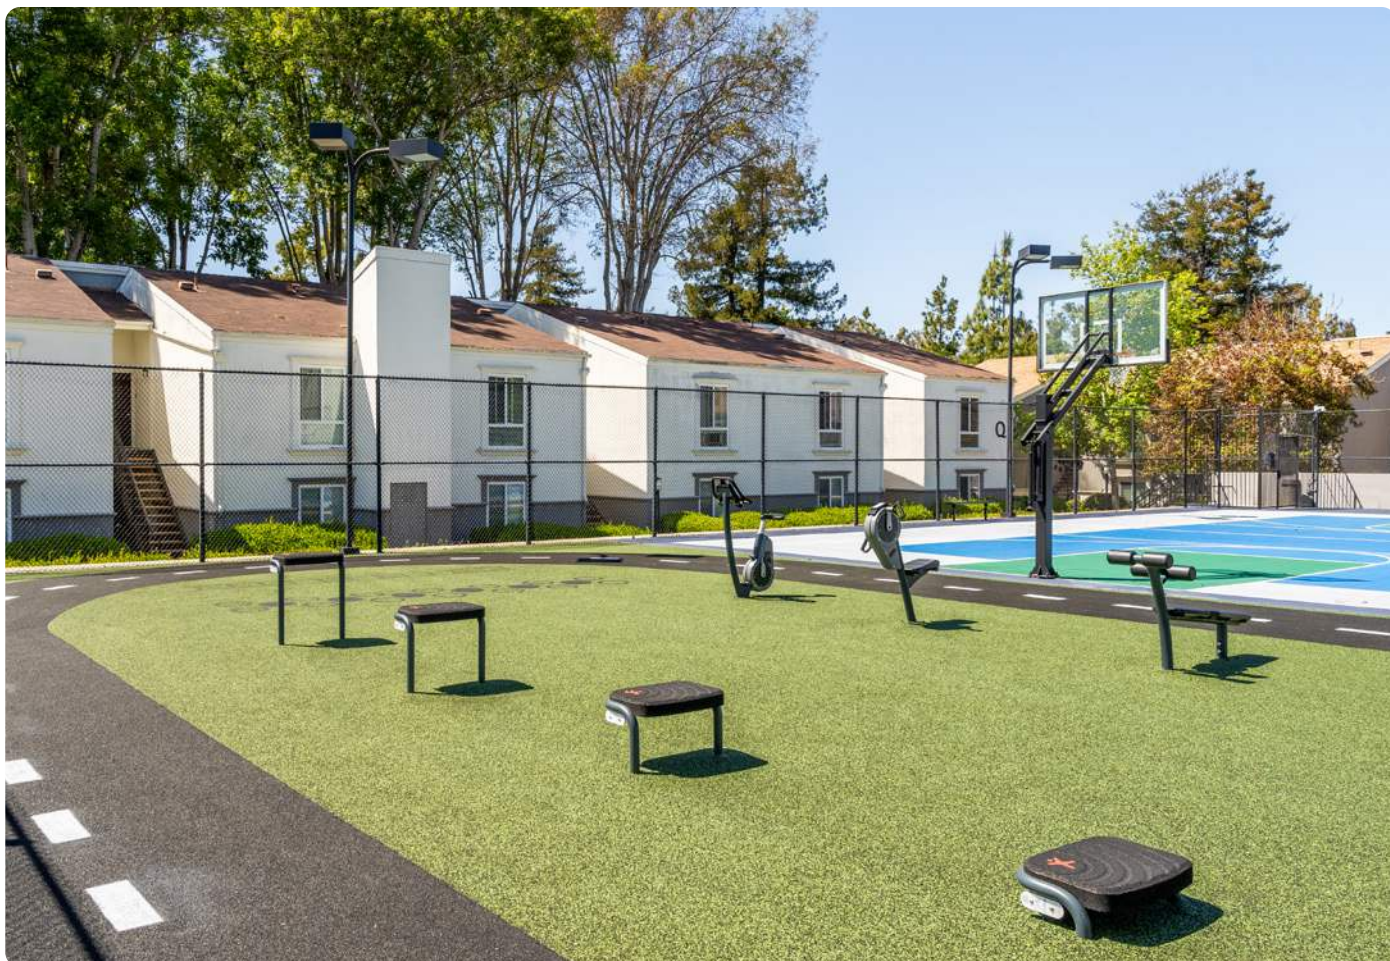

Sign X-Large
PAR3005

PRODUCT INFORMATION

Product number	Product name		Age / Key user group (years)	Capacity (users)	Fall height (cm)	Total height (cm)	Use zone dimensions (cm x cm)	Installation (hours)	Total CO₂e (kg CO₂e)
PAR3005	Sign X-Large		-	-	-	205	- x -	1.1	138