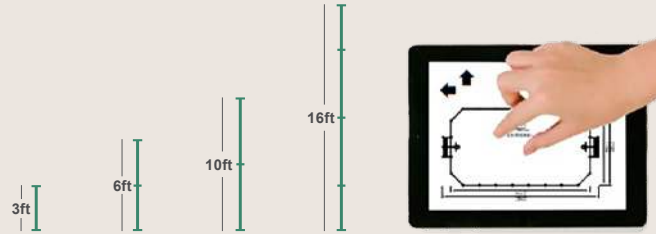

OPTIONS

Configure with a few simple steps

1. Choose size and height

2. Choose materials and colors

Steel colors, all fine-texture matt steel

Hot-dip galvanized steel

Panel colors

WPC (Wood Plastic Composite)

3. Choose play types