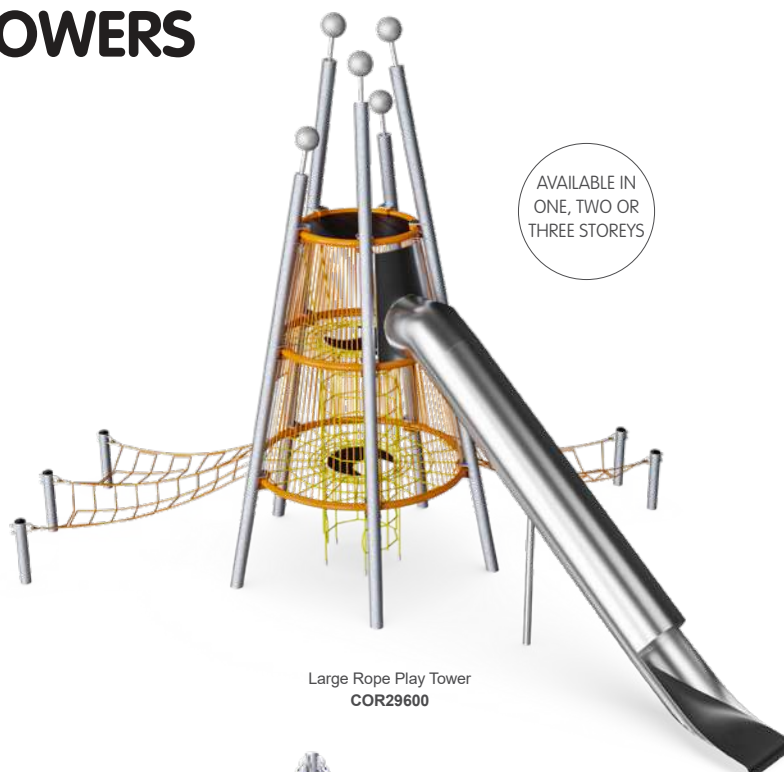

COROCORD™ PLAY TOWERS

Play Your Way to the Top

Corocord Play Towers offer a variety of ways to get to the top. Each level offers a new and colorful world of play where children can pave their way in a manner suitable for their age and abilities. The net structures challenge the children's cross-coordination skills and physical strength.

Moving upward, new climbing challenges arise and boost confidence. Talk about an elevated experience!

AVAILABLE IN ONE, TWO OR THREE STOREYS

For a greener future

Post-consumer recycled materials:

EcoCore™ Panels	>95%
Hollow Plastic Parts	33%
Corocord™ Rope with EcoYarn™	>95%
Low-carbon Stainless Steel Slides	65%

Steel parts adhere to industrial standards.