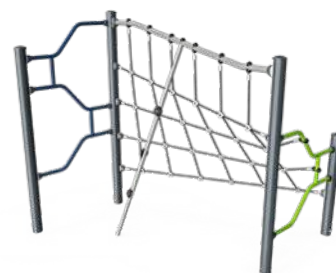

Soho Twisted Net
PCX803