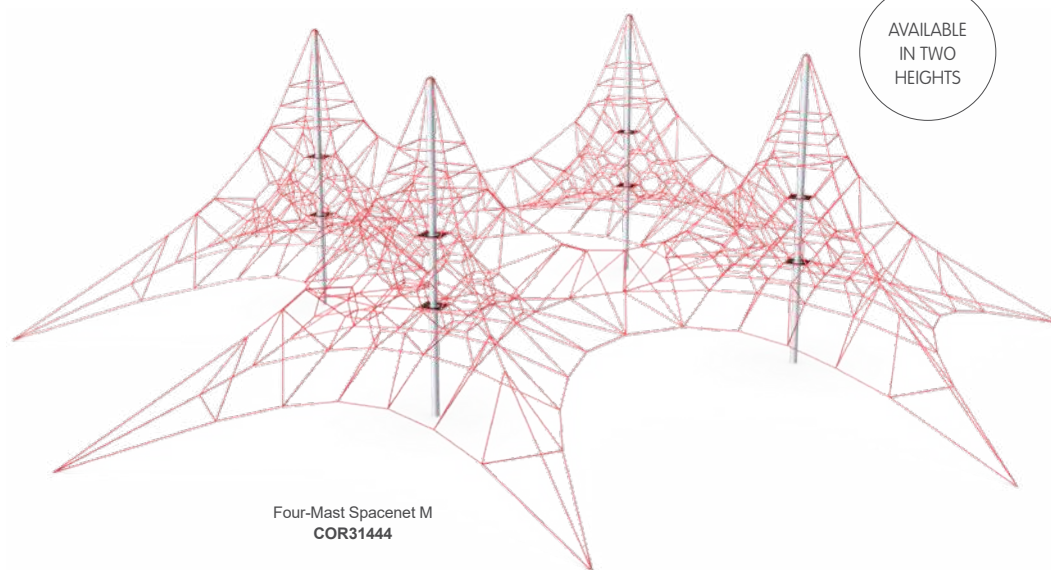

COROCORD™ SPACENET™

SIMPLY
PLAY
EDITION

Emerald
COR20700

Triangular Spacenet
COR37441

AVAILABLE
IN FOUR
HEIGHTS

NEW
Double Small Spacenet
CRP310501

PRODUCT INFORMATION

Product number	Product name	Age (years)	Capacity (users)	Fall height (cm)	Total height (cm)	Use zone dimensions (m ²)	Use zone dimensions (cm x cm)	Installation (hours)	Total CO ₂ e (kg CO ₂ e)
COR20700	Emerald	5 - 12	38	200	390	64	941 x 864	9	686
COR37441	Triangular Spacenet	5 - 12	35	235	580	104	1,395 x 1,260	12	1,355
CRP310101	Double Mini Spacenet	5 - 12	40	120	395	132	1,732 x 1,232	19	1,796
CRP310501	Double Small Spacenet	5 - 12	80	185	589	212	2,362 x 1,632	27	2,587
COR31322	Two-Mast Spacenet L	5 - 12	75	215	751	249	2,691 x 1,842	35	3,740
COR32442	Two-Mast Spacenet XL	5 - 12	112	215	751	301	3,026 x 2,022	38	4,236