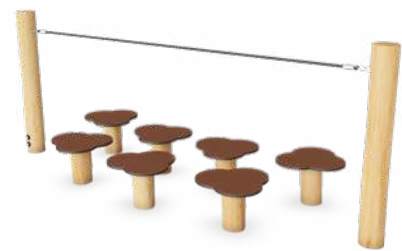

Balance posts with rope
NRO832