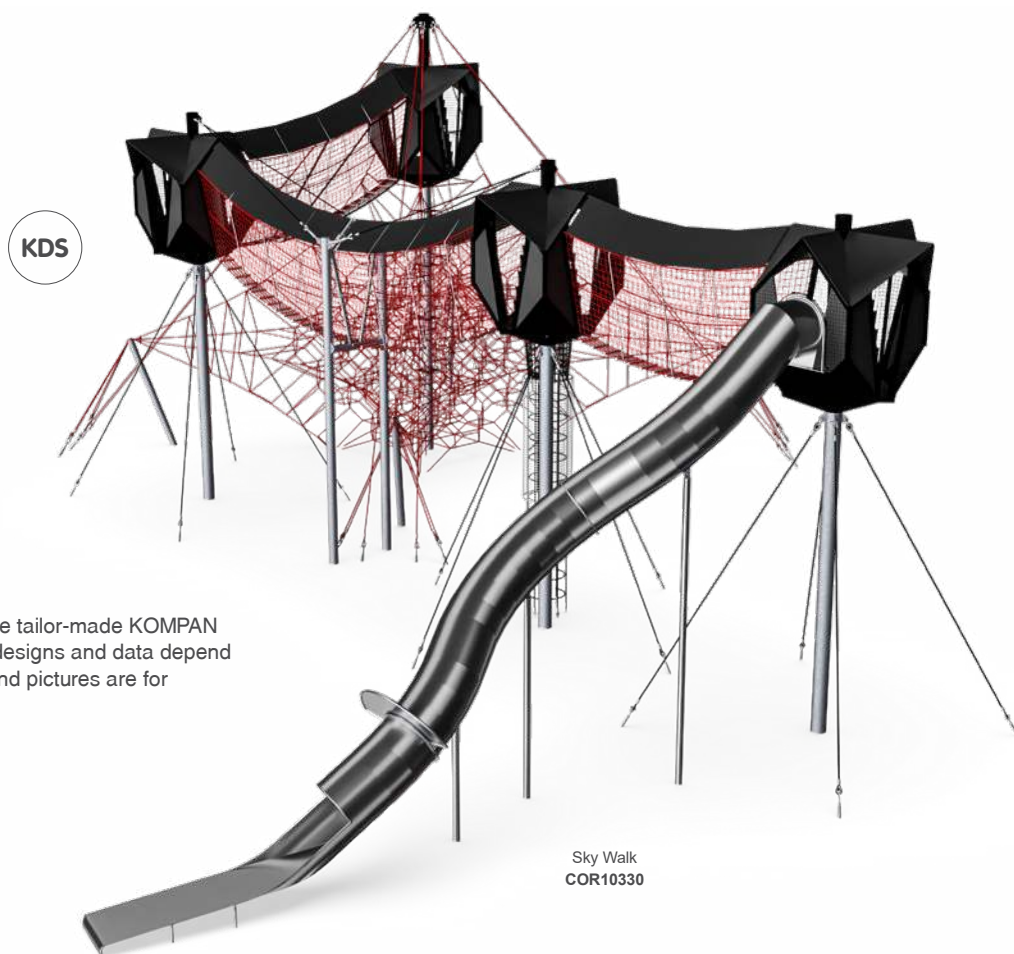

Product number	Product name	Age (years)	Capacity (users)	Fall height (cm)	Total height (cm)	Use zone dimensions (m ²)	Use zone dimensions (cm x cm)	Installation (hours)	Total CO ₂ e (kg CO ₂ e)
COR10470	Tree Top Walk	5 - 12	25	300	839	147	1,969 x 1,823	114	14,276
COR10410	Giant Spacenet With Cabin	5 - 12	108	260	995	353	2,937 x 2,217	92	11,504
COR10320	Large Octa Net With Sky Cabin	5 - 12	41	225	730	156	1,832 x 1,305	50	8,831