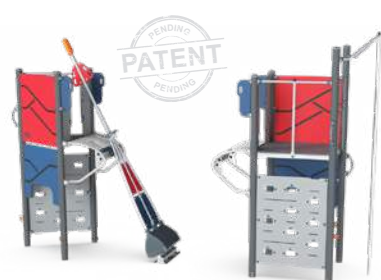

Small Slide Tower
PCM114531

Medium Slide Tower
PCM114632

Large Slide Tower
PCM114731

PRODUCT INFORMATION

Emission: Standard version / TexMade™ version
Pine versions are FSC®-certified

Product number	Product name	Age (years)	Capacity (users)	Fall height (cm)	Total height (cm)	Use zone dimensions (m ²)	Use zone dimensions (cm x cm)	Installation (hours)	Total CO ₂ e (kg CO ₂ e)
PCM211231	Double Towers with Net Bridge	4 - 12	21	224	380	62	1,020 x 745	23	1,115 / 1,024
PCM110121	Embankment Slide	4 - 12	3	100	110	9	881 x 426	11	364 / 343
PCM112132	Play Tower with Bars	5 - 12	13	246	309	47	969 x 865	12	793 / 704
PCM211332	Double Tower Wackle	5 - 12	14	246	260	63	978 x 1,039	20	941 / 865
PCM114231	Play Tower with Slides	2 - 12	11	246	382	49	786 x 1,080	21	855 / 741
PCM212932	Two Tower with Slides	2 - 12	18	246	412	75	1,124 x 1,078	27	1,402 / 1,276
PCM213031	Two Tower with Bridge	2 - 12	20	276	412	73	1,232 x 1,068	33	1,607 / 1,416
PCM114531	Small Slide Tower	5 - 12	6	276	283	43	1,022 x 749	14	535 / 469
PCM114632	Medium Slide Tower	5 - 12	4	246	253	39	1,138 x 484	13	503 / 436
PCM114731	Large Slide Tower	5 - 12	6	276	410	45	1,221 x 538	17	676 / 582