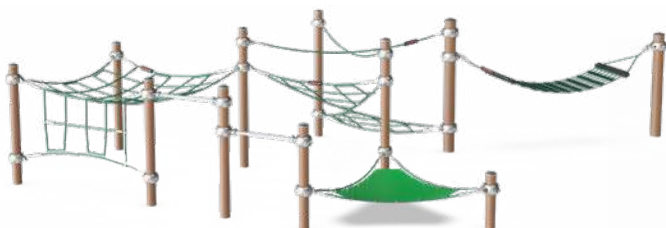

Roloway Trail
CRP250901