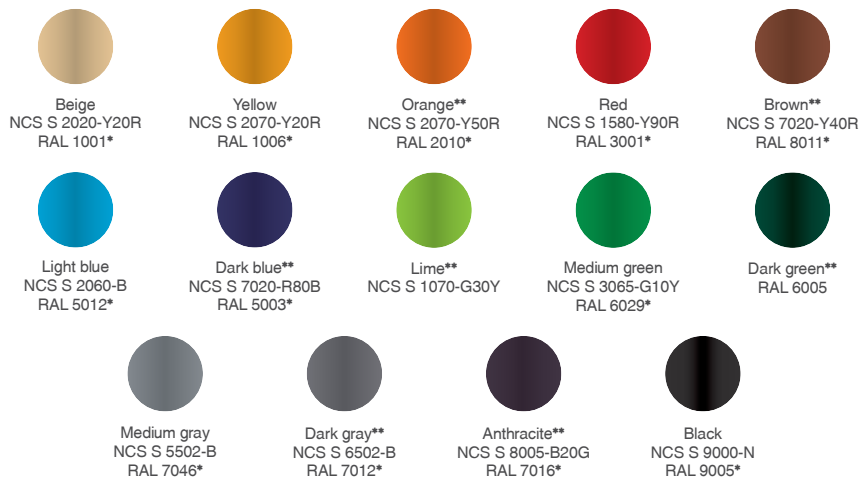

* Color code value is approximate
**The color is available as matte or glossy.

For exact colors of all materials, please refer to physical KOMPAN color samples.