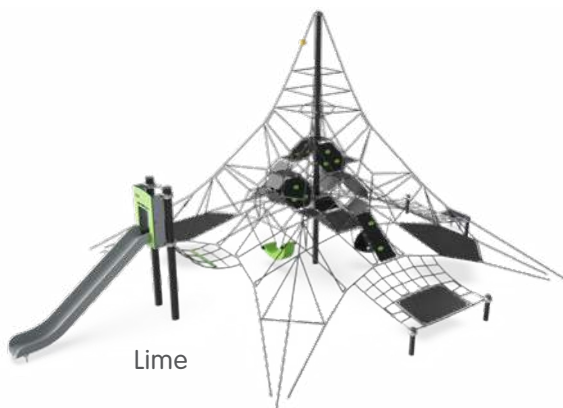

FLEXIBILITY

A variety of colors and part options provide flexibility and customization of our standard products

Lime