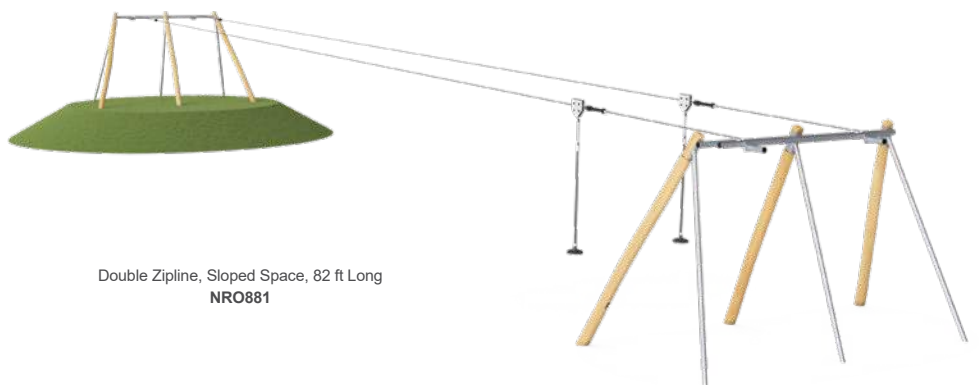

Zipline Start Platform
NRO879

Double Zipline, Flat Space, 82 ft Long
NRO883

Double Zipline, Sloped Space, 82 ft Long
NRO881

PRODUCT INFORMATION

All Robinia products are available as FSC®-certified

Product number	Product name	Age (years)	Capacity (users)	Fall height (cm)	Total height (cm)	Use zone dimensions (m ²)	Use zone dimensions (cm x cm)	Installation (hours)	Total CO ₂ e (kg CO ₂ e)
NRO879	Zipline Start Platform	5 - 12	-	194	225	32	511 x 713	10	84
NRO883	Double Zipline, Flat Space, 82 m Long	5 - 12	2	100	397	219	3,762 x 935	21	1,118
NRO881	Double Zipline, Sloped Space, 82 m Long	5 - 12	2	100	298	215	3,762 x 878	20	1,069