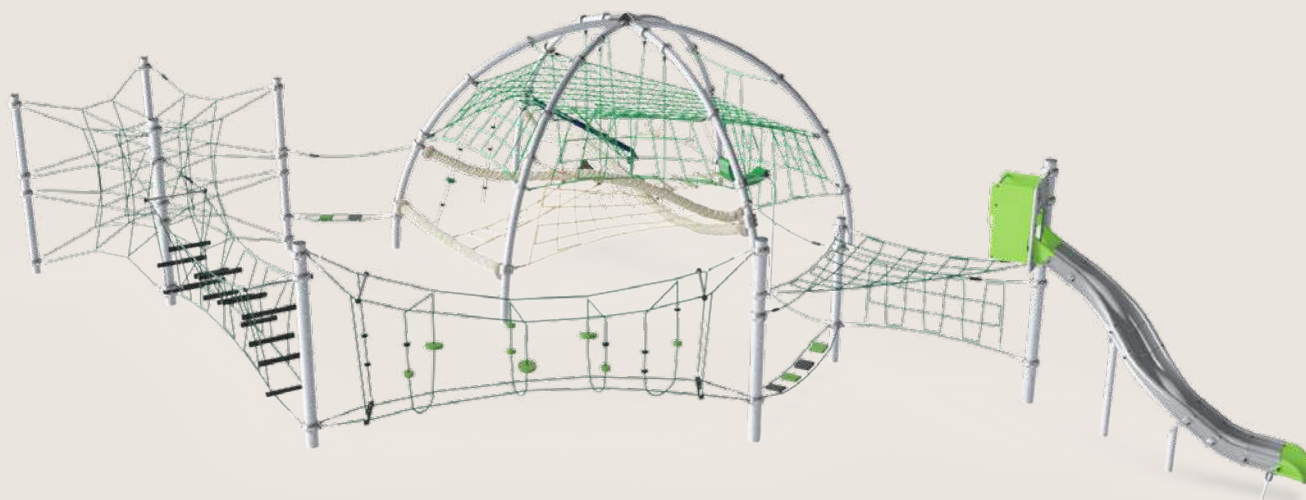

OPTIONS

PRODUCT CONFIGURATOR
kompan.com

Interlinked product solutions

Steel colors

Rope colors

More flexibility

Contact us for more information on the wide range of options for configurable playground equipment. Please note that prices and delivery terms depend on specified configurations.