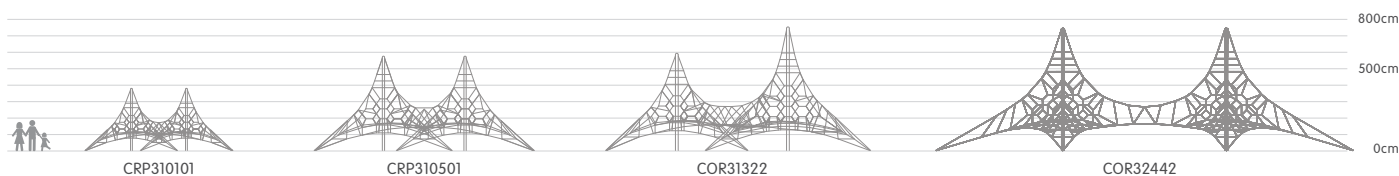

COROCORD™ SPACENET™

SIMPLY
PLAY
EDITION

Emerald
COR20700

Triangular Spacenet
COR37441

AVAILABLE
IN FOUR
HEIGHTS

NEW
Double Small Spacenet
CRP310501

PRODUCT INFORMATION

Product number	Product name	Age (years)	Capacity (users)	Fall height (cm)	Total height (cm)	Use zone dimensions (m ²)	Use zone dimensions (cm x cm)	Installation (hours)	Total CO ₂ e (kg CO ₂ e)
COR20700	Emerald	5 - 12	38	200	390	64	941 x 864	9	686
COR37441	Triangular Spacenet	5 - 12	35	235	580	104	1,395 x 1,260	12	1,355
CRP310101	Double Mini Spacenet	5 - 12	40	120	395	132	1,732 x 1,232	19	1,796
CRP310501	Double Small Spacenet	5 - 12	80	185	589	212	2,362 x 1,632	27	2,587
COR31322	Two-Mast Spacenet L	5 - 12	75	215	751	249	2,691 x 1,842	35	3,740
COR32442	Two-Mast Spacenet XL	5 - 12	112	215	751	301	3,026 x 2,022	38	4,236