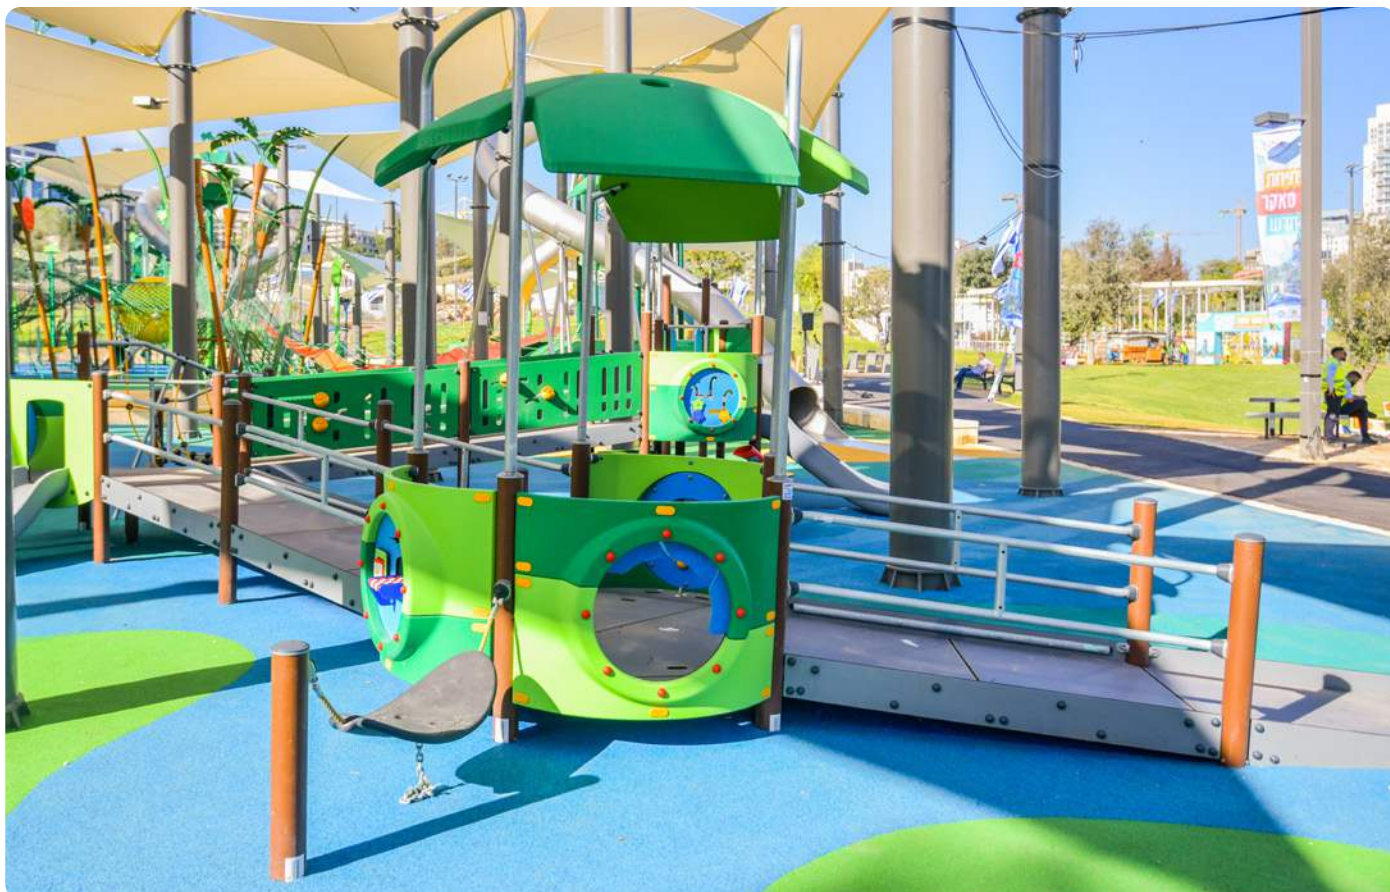

Creator
PCE305021