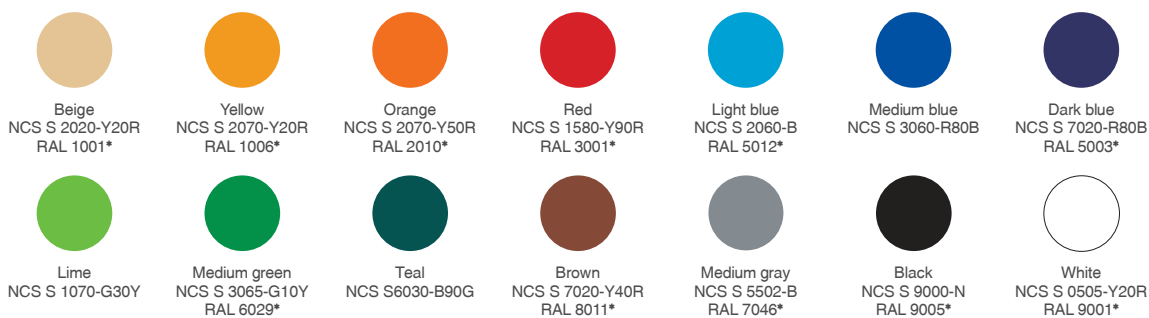

EcoCore™

- Produced from >95% recycled material
- Recyclable after use
- Supported by our lifetime warranty

The 19 mm EcoCore™ panels are made from a highly durable, eco-friendly material that is recyclable after use and produced from >95% post-consumer recycled material such as food packaging waste.

We offer a range of 14 different EcoCore™ HDPE panel colors. The assortment is a wide span of colors ranging from elegant and expressive black or natural and toned-down colors to attractive and eye-catching signal colors.

* Color code value is approximate

Steel

Distinct statements can be made with play or fitness structures by adding special colors for the steel. 14 thrilling colors are offered in the standard assortment.