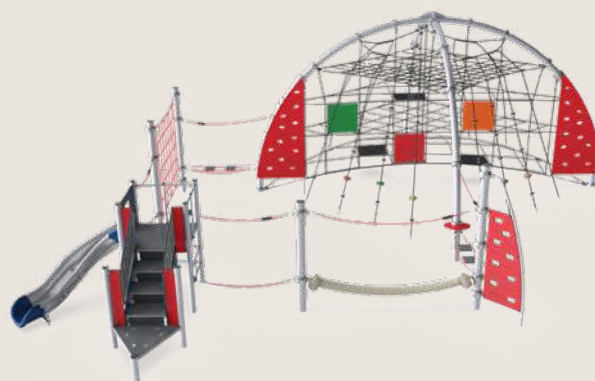

OPTIONS

PRODUCT CONFIGURATOR
kompan.com

Interlinked product solutions

Steel colors

Rope colors

More flexibility

Contact us for more information on the wide range of options for configurable playground equipment. Please note that prices and delivery terms depend on specified configurations.