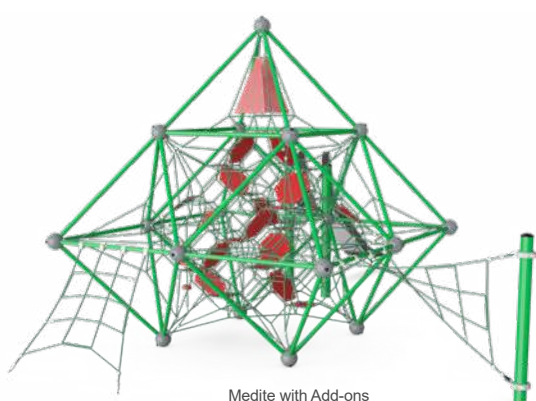

Medite with Add-ons
COR10513