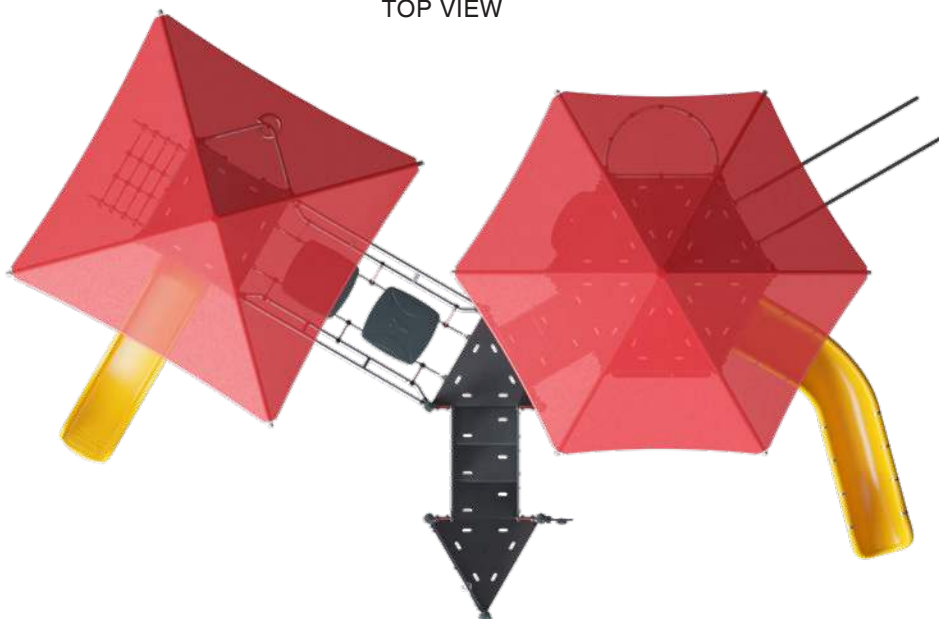

Choose between
6 different colors:

TOP VIEW