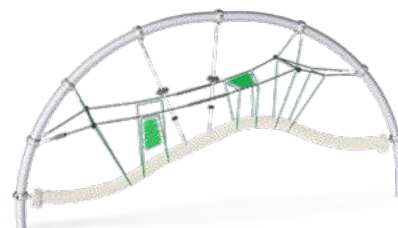

Explorer Arch
CRP800501