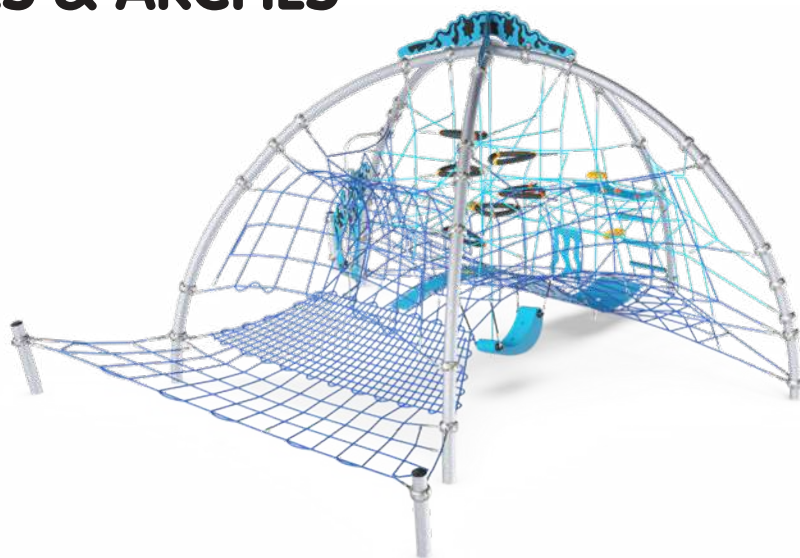

COROCORD™ DOMES & ARCHES

Lots of Wow and Play!

Corocord Domes are beautiful landmarks and WOW solutions that offer attraction, exploration, and challenging play activities — perfectly tailored to captivate the 6-to-12-year-olds. Physical, cognitive, and social challenges are all contained within one grand framework.

Lots of thrilling play packed into a compact space proves that big fun can come in small footprints.

For a greener future

Post-consumer recycled materials:

EcoCore™ Panels	>95%
Hollow Plastic Parts	33%
Corocord™ Rope with EcoYarn™	>95%

Steel parts adhere to industrial standards.

Ocean Dome
CRP811501