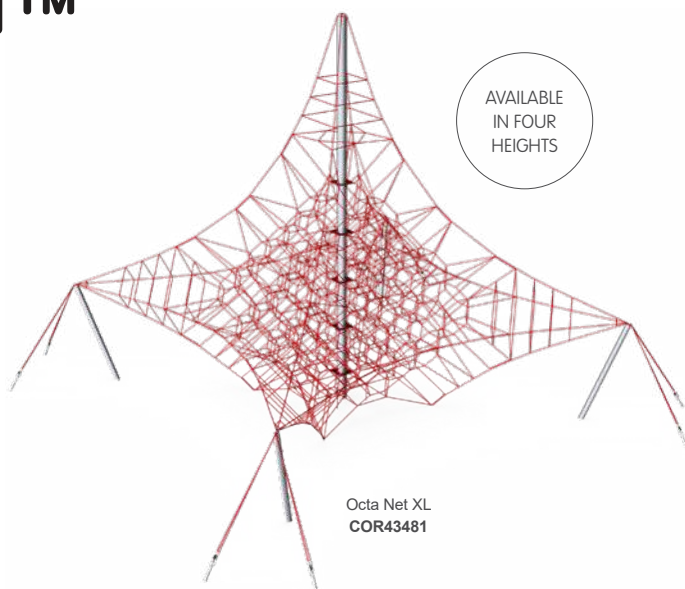

COROCORD™ SPACENET™

AVAILABLE
IN FOUR
HEIGHTS

Octa Net XL
COR43481