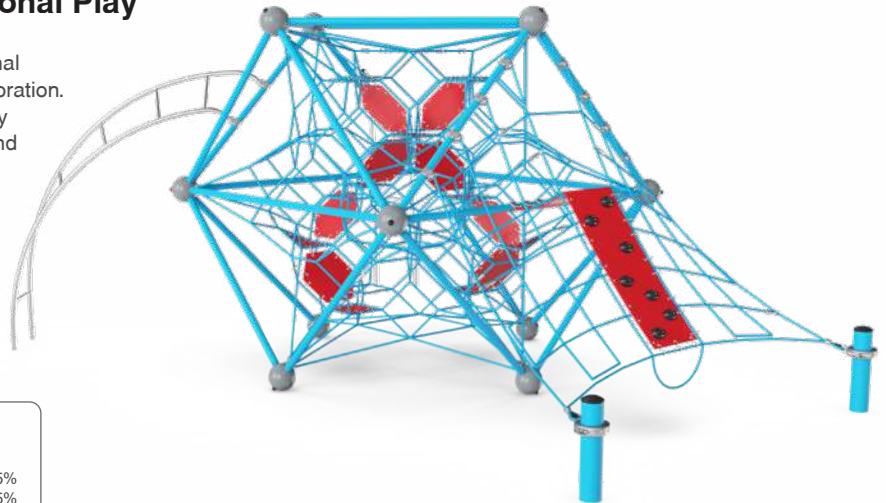

COROCORD™ FRAME NETS

Enter the Realm of Three-Dimensional Play

Frame Nets are gateways to a vibrant, three-dimensional playground where kids rule the domain of fun and exploration. As children climb from one rope to another, a symphony of coordination unfolds their cross-coordination skills and enhances physical strength.

With every twist and turn, young minds ignite with the power of logic and problem-solving while unravelling mysteries on the way to the top.

See options on the FLEXIBILITY page.

Cubite with Add-ons
COR10503

For a greener future
Post-consumer recycled materials:

EcoCore™ Panels >95%
Corocord™ Rope with EcoYarn™ >95%

Steel parts adhere to industrial standards.