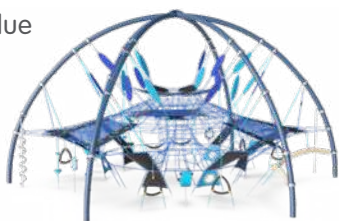

FLEXIBILITY

A variety of colors and part options provide flexibility and customization of our standard products.

Blue

OPTIONS

Egress

More flexibility

Contact us for more information on the wide range of options for configurable playground equipment. Please note that prices and delivery terms depend on specified configurations.