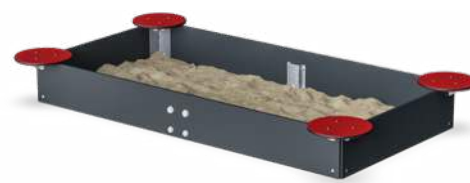

Flower Table
KPL503

Starfish
M584

Rotating Sand Table
PCM501

Sand Desk with Seats
PCM502

Sandpit
PCM503

Sandbox
BASIC550

PRODUCT INFORMATION

Product number	Product name	Age (years)	Capacity (users)	Fall height (cm)	Total height (cm)	Use zone dimensions (m ²)	Use zone dimensions (cm x cm)	Installation (hours)	Total CO ₂ e (kg CO ₂ e)
KPL503	Flower Table	2 - 5	2	-	55	-	- x -	1.4	21
M584	Starfish	2 - 5	2	-	55	-	- x -	1.4	23
PCM501	Rotating Sand Table	2 - 5	2	-	64	-	- x -	1.1	38
PCM502	Sand Desk with Seats	2 - 5	3	-	42	-	- x -	2.6	89
PCM503	Sandpit	2 - 5	8	-	31	-	- x -	3	95
BASIC550	Sandbox	2 - 5	6	-	31	-	- x -	3.5	187