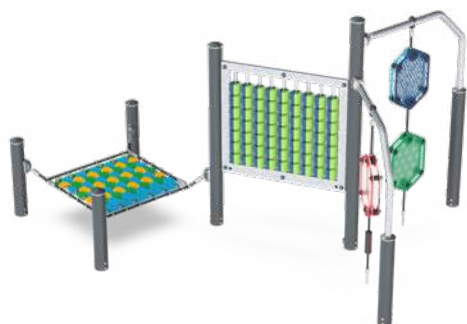

Equity in play and ramped solutions

For some play solutions, ramps are the best way to provide usability and accessibility for children or caregivers with different abilities. KOMPAN GIANTS ramp solutions are modular and can be accessed from ground level and up, or from an elevated level, utilizing the other landscape features to ease access.

Contact us for more information and let us help you create an exciting ramp solution and inclusive play environment.

GIANTS

Giant M, Sensory
PCT111731

Giant L, Sensory
PCT111831

PRODUCT INFORMATION

Product number	Product name	Age (years)	Capacity (users)	Fall height (cm)	Total height (cm)	Use zone dimensions (m ²)	Use zone dimensions (cm x cm)	Installation (hours)	Total CO ₂ e (kg CO ₂ e)
PCT111731	Giant M, Sensory	4 - 12	32	336	561	75	983 x 1,108	51	4,015
PCT111831	Giant L, Sensory	4 - 12	36	338	651	129	1,408 x 1,873	87	6,203