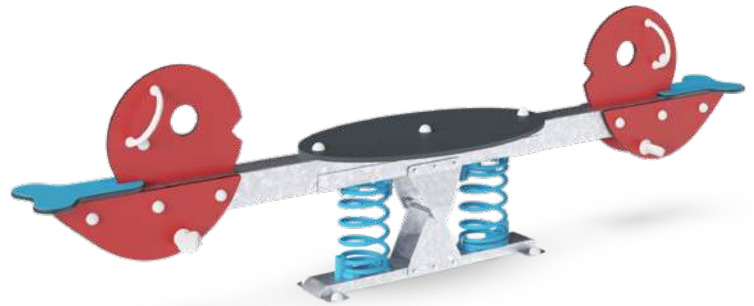

SEESAWS

The Fun Thrill of Rocking

Seesaws add a social dimension to the joy of rocking. Rocking on a seesaw trains children's muscles, motor skills, balance, and coordination. The spacious design and sturdy back and foot supports allow children of all abilities to play together.

The fun thrill of rocking will make children return for more. There is nothing better than rocking with a friend — or two!

Albatross
M143
● ●

For a greener future

Post-consumer recycled materials:

EcoCore™ Panels
Hollow Plastic Parts

>95%
33%

Steel parts adhere to industrial standards.