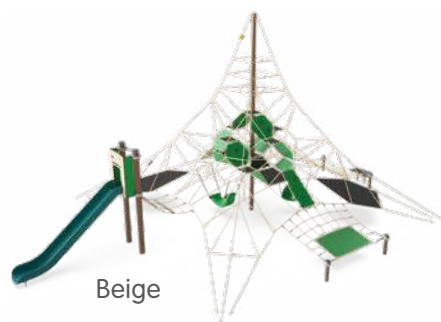

FLEXIBILITY

A variety of colors and part options provide flexibility and customization of our standard products

Beige