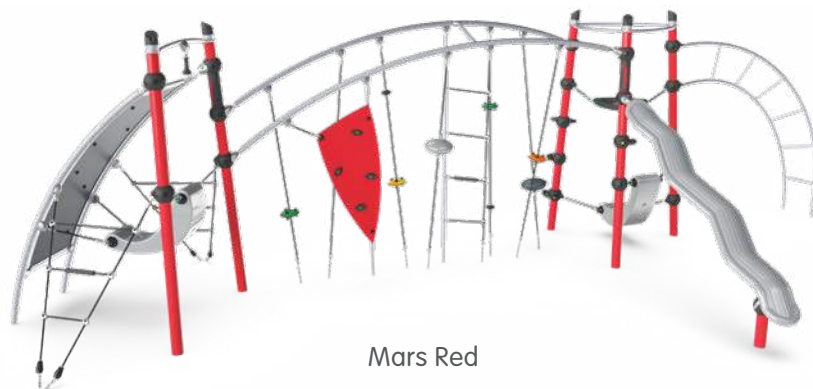

FLEXIBILITY

A variety of colors and part options provide flexibility and customization of our standard products.

Color themes in hot-dip galvanized and painted steel

Mars Red