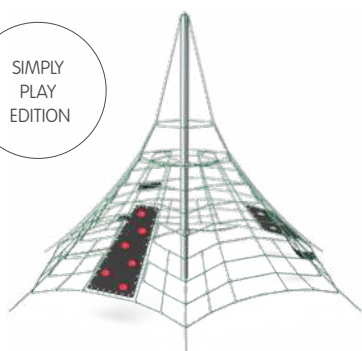

COROCORD™ SPACENET™

SIMPLY
PLAY
EDITION

Emerald
COR20700

Triangular Spacenet
COR37441

AVAILABLE
IN FOUR
HEIGHTS

NEW
Double Small Spacenet
CRP310501

PRODUCT INFORMATION

Product number	Product name	Age (years)	Capacity (users)	Fall height (cm)	Total height (cm)	Use zone dimensions (m ²)	Use zone dimensions (cm x cm)	Installation (hours)	Total CO ₂ e (kg CO ₂ e)
COR20700	Emerald	5 - 12	38	200	390	64	941 x 864	9	686
COR37441	Triangular Spacenet	5 - 12	35	235	580	104	1,395 x 1,260	12	1,355
CRP310101	Double Mini Spacenet	5 - 12	40	120	395	132	1,732 x 1,232	19	1,796
CRP310501	Double Small Spacenet	5 - 12	80	185	589	212	2,362 x 1,632	27	2,587
COR31322	Two-Mast Spacenet L	5 - 12	75	215	751	249	2,691 x 1,842	35	3,740
COR32442	Two-Mast Spacenet XL	5 - 12	112	215	751	301	3,026 x 2,022	38	4,236