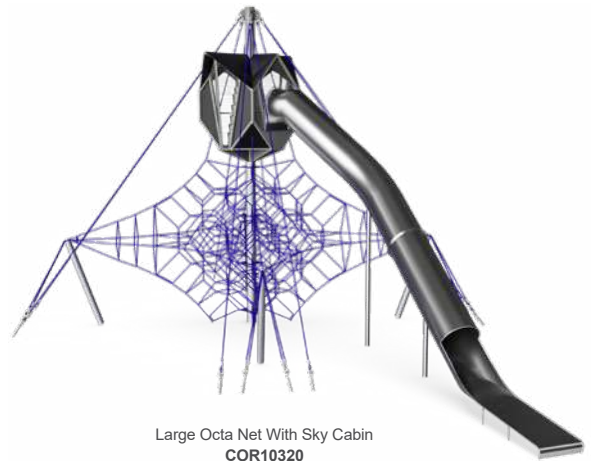

Large Octa Net With Sky Cabin
COR10320

PRODUCT INFORMATION

NOTE: Steel slides heated by the midday sun can potentially cause skin burns. We recommend pointing steel slides away from the midday sun or using PE slides or shading.

Product number	Product name	Age (years)	Capacity (users)	Fall height (cm)	Total height (cm)	Use zone dimensions (m²)	Use zone dimensions (cm x cm)	Installation (hours)	Total CO₂e (kg CO₂e)
COR10470	Tree Top Walk	5 - 12	25	300	839	147	1,969 x 1,823	114	14,276
COR10410	Giant Spacenet With Cabin	5 - 12	108	260	995	353	2,937 x 2,217	92	11,504
COR10320	Large Octa Net With Sky Cabin	5 - 12	41	225	730	156	1,832 x 1,305	50	8,831