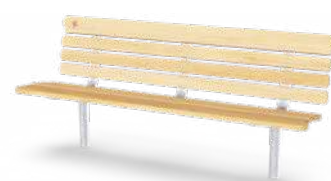

Park Bench with Backrest
NRO213

Park Table with 2 Benches
NRO215

Robinia Sign Large
NRO218

Robinia Sign X-Large
NRO219

Robinia Play Timer
NRO216

Iguana Sculpture, Oak
NRO517

Lizard Sculpture, Oak
NRO518

PRODUCT INFORMATION