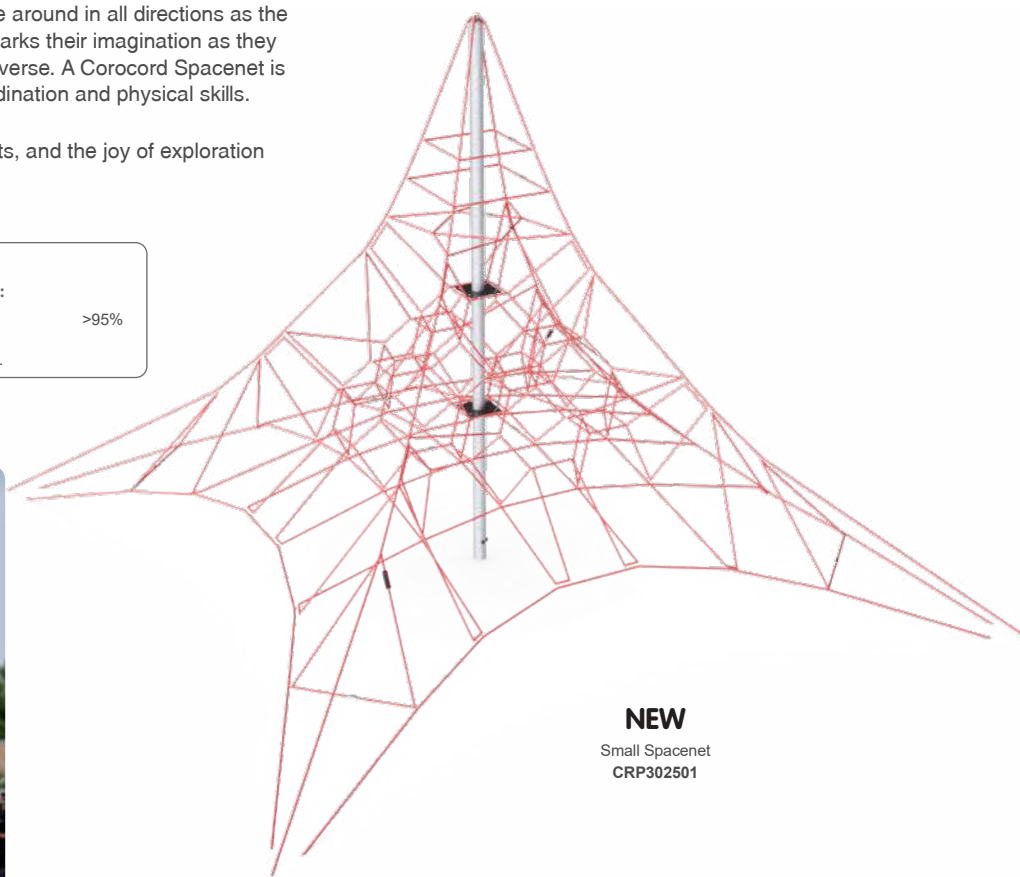

COROCORD™ SPACENET™

Three-Dimensional and Sky-High Play Activities

Very few play spaces incite children to move around in all directions as the Spacenet does. This sky-high playspace sparks their imagination as they venture into a thrilling three-dimensional universe. A Corocord Spacenet is superior for developing a child's cross-coordination and physical skills.

With a Spacenet, the horizon knows no limits, and the joy of exploration knows no bounds.

For a greener future

Post-consumer recycled materials:

Corocord™ Rope with EcoYarn™

>95%

Steel parts adhere to industrial standards.

NEW
Small Spacenet
CRP302501