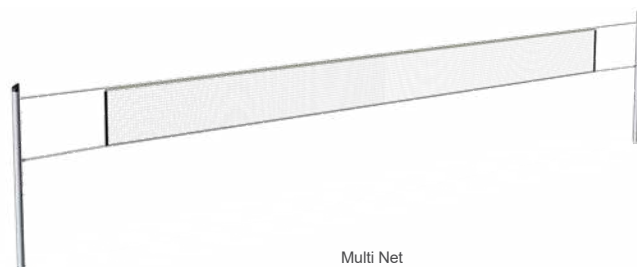

NEW

Teqball Table
TPP30203

The Teqball table provides an excellent platform for various games that enhance technique, concentration, and endurance. Its curved design adds both fun and challenge to the gameplay, making Teqball perfect for schools, institutions, stadiums, clubs and more.

PRODUCT INFORMATION

Product number	Product name			Age / Key user group (years)	Capacity (users)	Fall height (cm)	Total height (cm)	Use zone dimensions (cm x cm)	Installation (hours)	Total CO₂e (kg CO₂e)
TPP30203	Teqball Table			3+ / -	-	-	90	- x -	-	-
FRE3050	Goal	✓	✓	3+ / -	-	-	200	- x -	1.3	531
FRE3051	Mini Goal	✓	✓	3+ / -	-	-	75	- x -	1.6	126
FRE3031	Multi Net	✓	✓	3+ / -	-	-	261	- x -	0.9	149
FRE3025	Basketball Goal, Nylon Net	✓	✓	3+ / -	-	-	368	- x -	2.9	274
FRE3024	Surprise Basket	✓	✓	3+ / -	-	-	305	- x -	1	130
FRE3054	Sit & Stand	✓		3+ / -	-	-	109	- x -	0.8	92