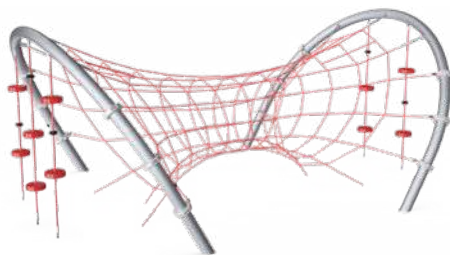

COROCORD™ DOMES & ARCHES

Arc Tunnel
COR20600