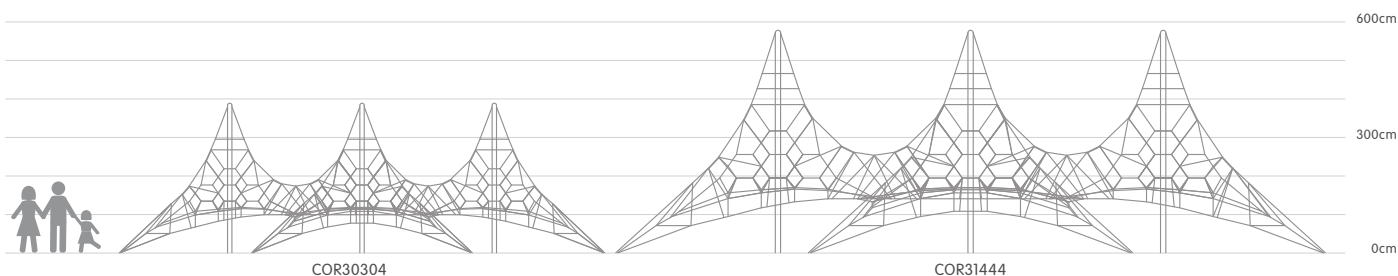

PRODUCT INFORMATION

Product number	Product name	Age (years)	Capacity (users)	Fall height (cm)	Total height (cm)	Use zone dimensions (m²)	Use zone dimensions (cm x cm)	Installation (hours)	Total CO₂e (kg CO₂e)
COR31444	Four-Mast Spacenet M	5 - 12	160	185	589	350	2,285 x 2,285	47	4,631
COR30304	Four-Mast Spacenet S	5 - 12	100	120	393	208	1,677 x 1,677	31	3,079