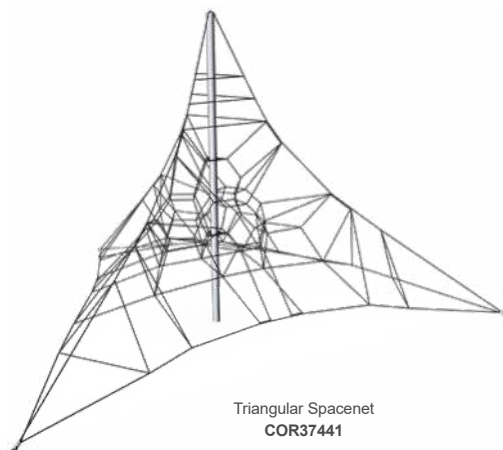

COROCORD™ SPACENET™

SIMPLY
PLAY
EDITION

Emerald
COR20700

Triangular Spacenet
COR37441

AVAILABLE
IN FOUR
HEIGHTS

NEW
Double Small Spacenet
CRP310501

PRODUCT INFORMATION

Product number	Product name	Age (years)	Capacity (users)	Fall height (cm)	Total height (cm)	Use zone dimensions (m ²)	Use zone dimensions (cm x cm)	Installation (hours)	Total CO ₂ e (kg CO ₂ e)
COR20700	Emerald	5 - 12	38	200	390	64	941 x 864	9	686
COR37441	Triangular Spacenet	5 - 12	35	235	580	104	1,395 x 1,260	12	1,355
CRP310101	Double Mini Spacenet	5 - 12	40	120	395	132	1,732 x 1,232	19	1,796
CRP310501	Double Small Spacenet	5 - 12	80	185	589	212	2,362 x 1,632	27	2,587
COR31322	Two-Mast Spacenet L	5 - 12	75	215	751	249	2,691 x 1,842	35	3,740
COR32442	Two-Mast Spacenet XL	5 - 12	112	215	751	301	3,026 x 2,022	38	4,236