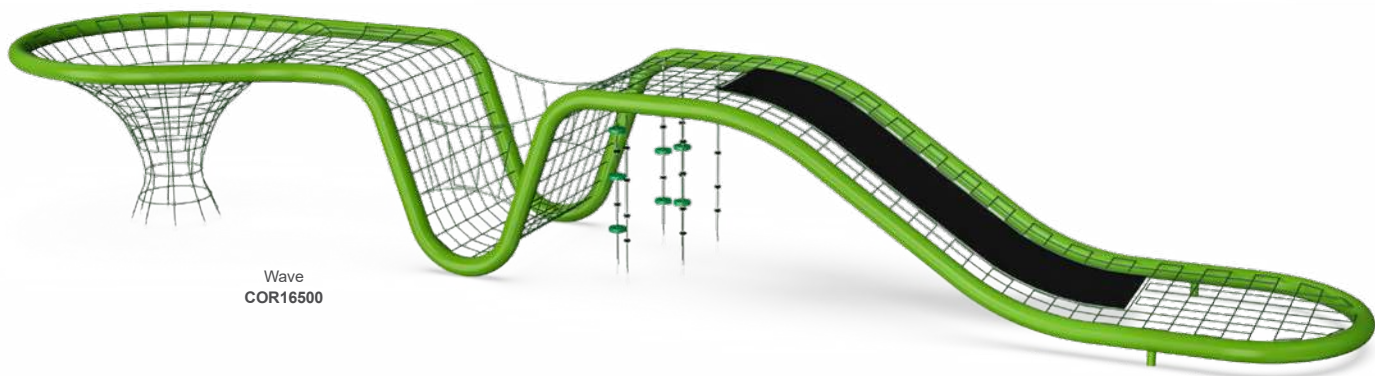

Wave
COR16500