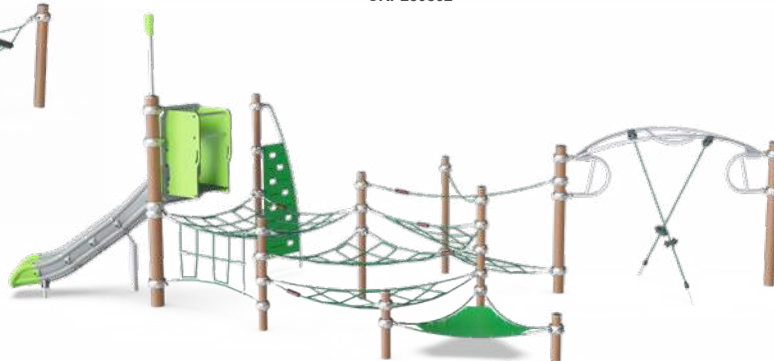

Kipunji Trail
CRP251001

PRODUCT INFORMATION

Product number	Product name	Age (years)	Capacity (users)	Fall height (cm)	Total height (cm)	Use zone dimensions (m²)	Use zone dimensions (cm x cm)	Installation (hours)	Total CO₂e (kg CO₂e)
CRP250701	Spix's Trail	5 - 12	12	150	167	43	675 x 675	11	1,015
CRP250802	Mountain Trail	5 - 12	20	185	399	78	1,269 x 1,056	28	2,339
CRP250901	Roloway Trail	5 - 12	20	120	167	68	960 x 960	14	1,275
CRP251001	Kipunji Trail	5 - 12	32	214	369	74	1,281 x 1,281	28	2,146