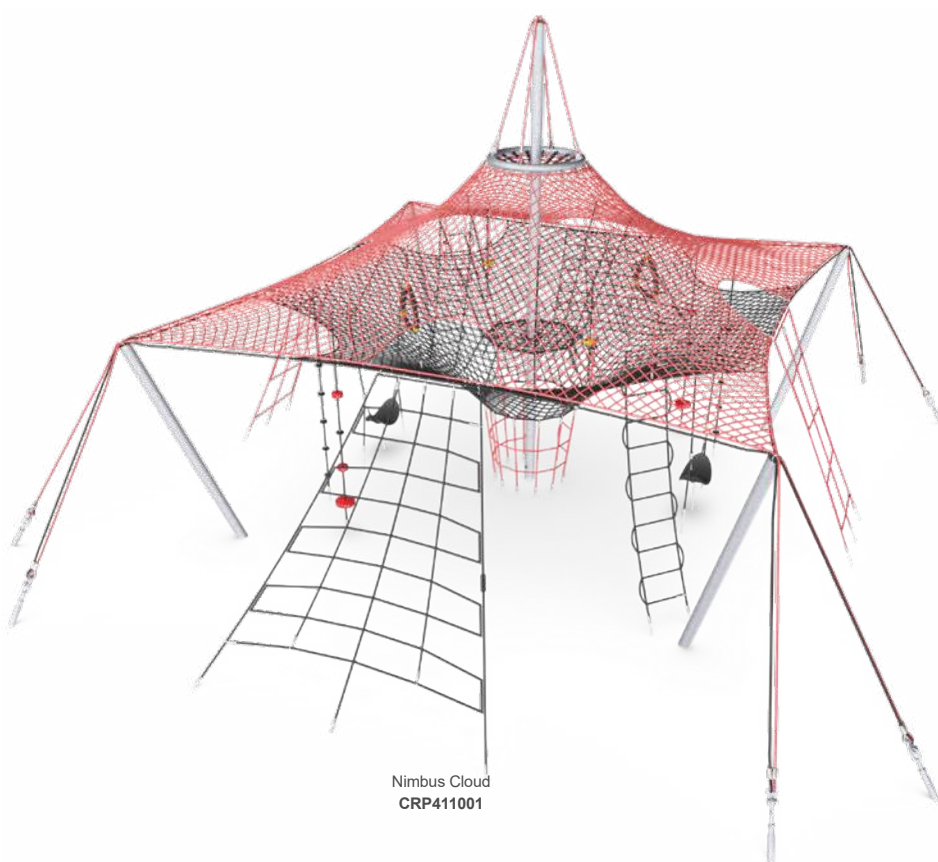

PRODUCT INFORMATION

Product number	Product name	Age (years)	Capacity (users)	Fall height (cm)	Total height (cm)	Use zone dimensions (m²)	Use zone dimensions (cm x cm)	Installation (hours)	Total CO₂e (kg CO₂e)
CRP411001	Nimbus Cloud	5 - 12	56	290	610	185	1,474 x 1,460	63	6,219