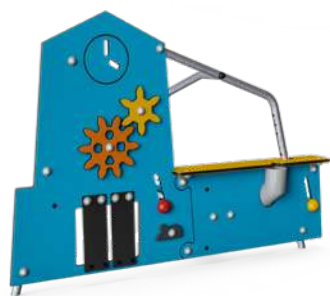

Creative Workshop
MSC5408