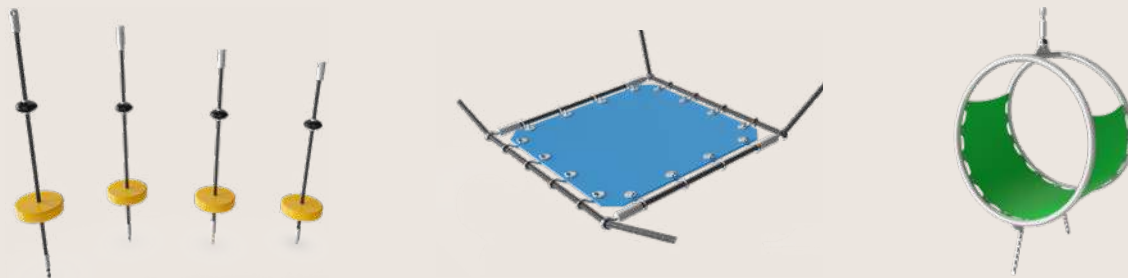

Climbing and hang-out activities