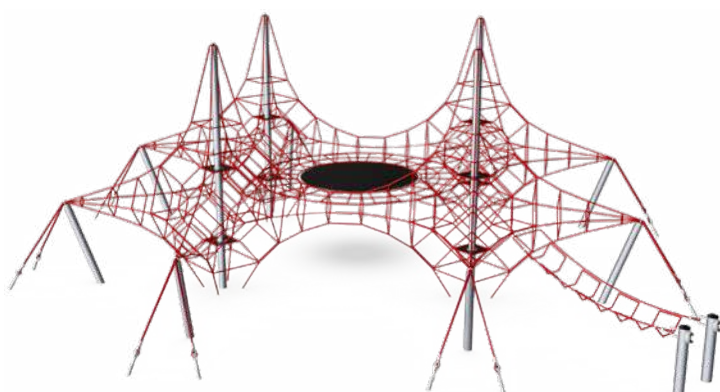

Four-Mast Octa Net + Bouncing Net
COR10310