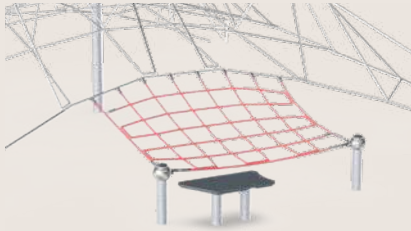

Add-ons inside net