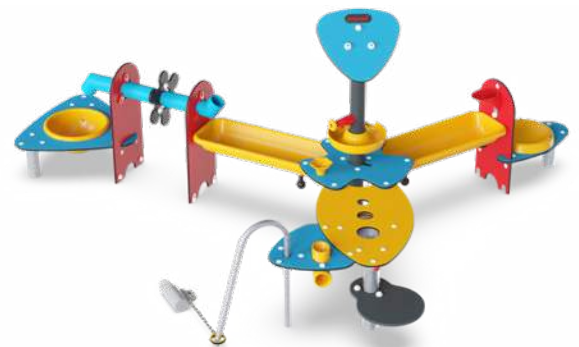

Waterfall with Sand Table
PCM505