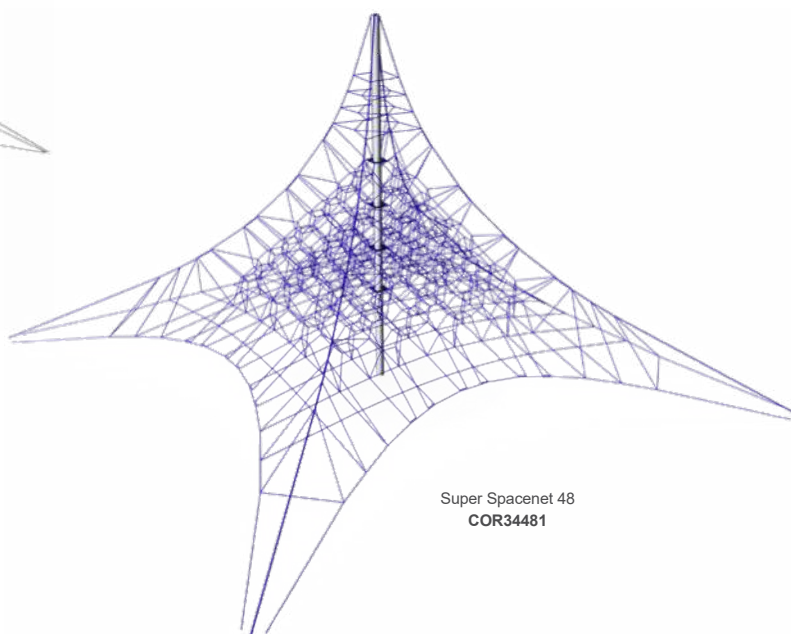

Super Spacenet 48
COR34481

PRODUCT INFORMATION

Product number	Product name	Age (years)	Capacity (users)	Fall height (cm)	Total height (cm)	Use zone dimensions (m²)	Use zone dimensions (cm x cm)	Installation (hours)	Total CO₂e (kg CO₂e)
COR33481	Giant Spacenet	5 - 12	103	260	942	253	1,907 x 1,907	34	4,348
COR34481	Super Spacenet 48	5 - 12	160	300	1,124	327	2,292 x 2,292	46	6,610