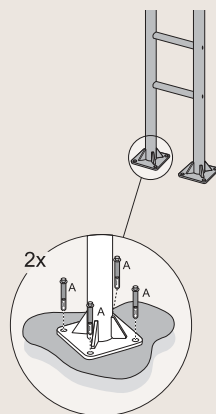

OPTIONS

PRODUCT CONFIGURATOR
kompan.com

Anchoring type

Surface with expansion bolts