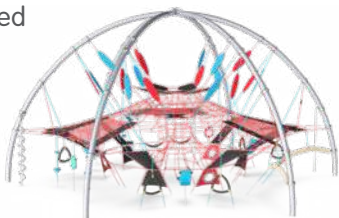

FLEXIBILITY

A variety of colors and part options provide flexibility and customization of our standard products.

Red