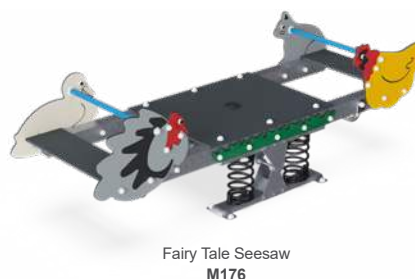

>95%
33%

Steel parts adhere to industrial standards.

Octopus Seesaw
M181
● ●

Horse Seesaw
M182
● ● ●

Motorcycle Seesaw
M183
○ ●

PRODUCT INFORMATION

Product number	Product name	Age (years)	Capacity (users)	Fall height (cm)	Total height (cm)	Use zone dimensions (m²)	Use zone dimensions (cm x cm)	Installation (hours)	Total CO ₂ e (kg CO ₂ e)
M143	Albatross	2 - 12	4	100	92	26	482 x 679	4.4	272
M181	Octopus Seesaw	2 - 12	4	100	98	25	452 x 675	4.9	282
M182	Horse Seesaw	2 - 12	2	100	95	24	401 x 675	4.3	258
M183	Motorcycle Seesaw	2 - 12	4	100	81	30	481 x 736	4.7	290