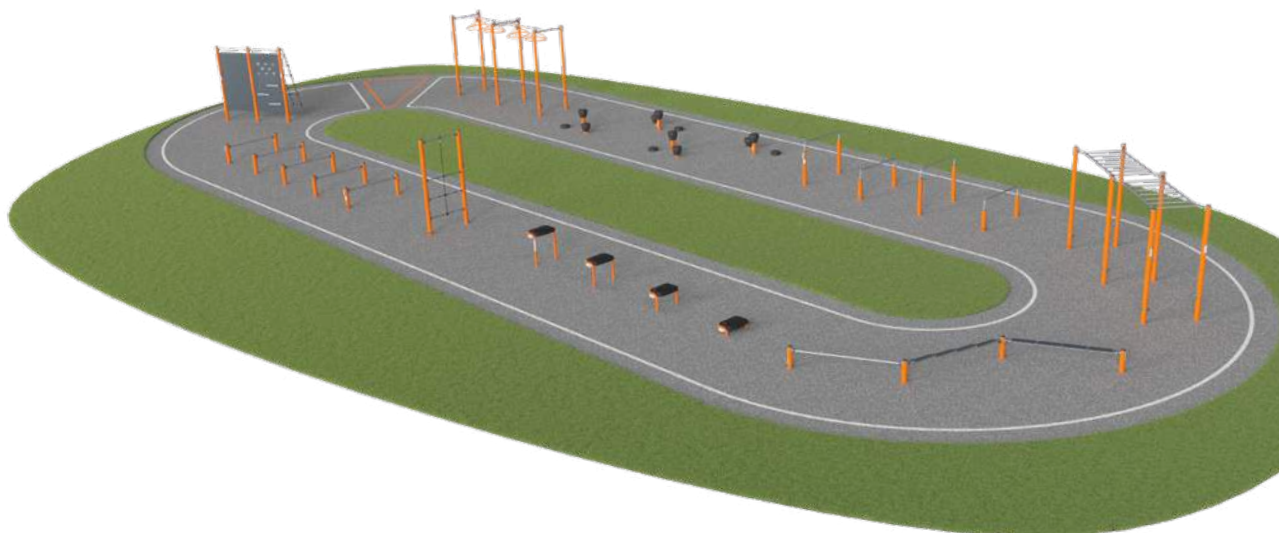

OBSTACLE COURSE M

SOL201702

Try it if you dare. The Obstacle Course M features eight challenging obstacles, making it long enough to turn a single round into a full training session. At this course, you'll run, jump, crawl, and climb your way through. Users can approach the course at their own pace, however, by choosing to tackle the full course or utilize the stations individually. With its length and variety of exercises, the Obstacle Course M is the perfect solution for schools, sports clubs, universities, and military bases.