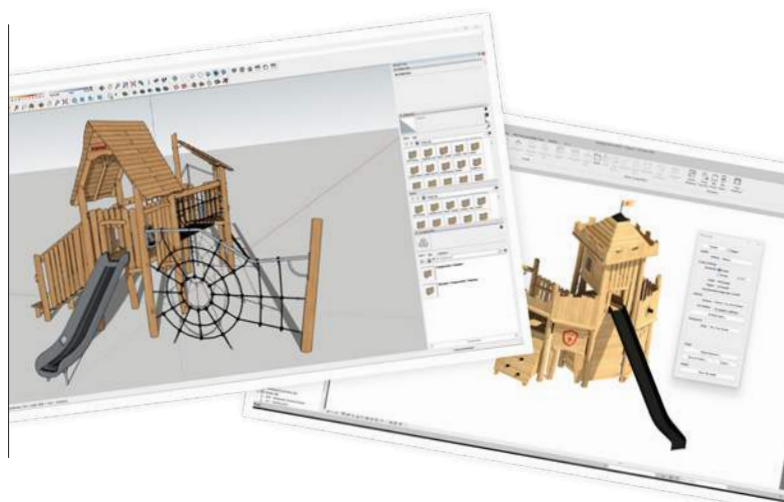

Visit our website to download the Playground Planning Checklist and to learn more about fitness-site planning.

How to download playground design files

Once you have the fundamentals in place for your project, getting help to create your vision is easy.

Visit our website to download and learn more

INSTALLATION AND AFTER SERVICE

KOMPAN installation teams worldwide have decades of experience in the playground and fitness-site industry

Our ISA department offers high-quality repair services and installation* for our customers as well as maintenance agreements to ensure playgrounds and fitness sites are installed and maintained to the highest standards. Over the last 50 years, we have worked with the public