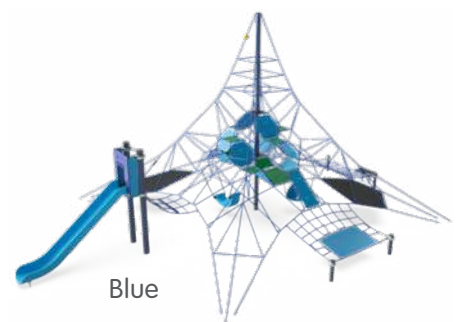

FLEXIBILITY

A variety of colors and part options provide flexibility and customization of our standard products

Blue