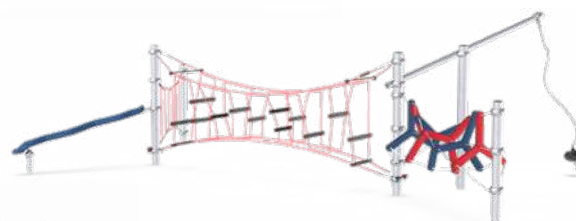

Chimpanzee Trail
CRP250401