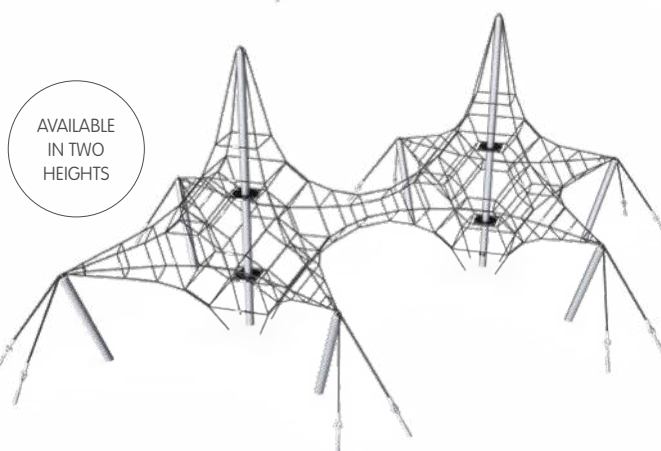

AVAILABLE
IN TWO
HEIGHTS

Two-Mast Octa Net S
COR41422