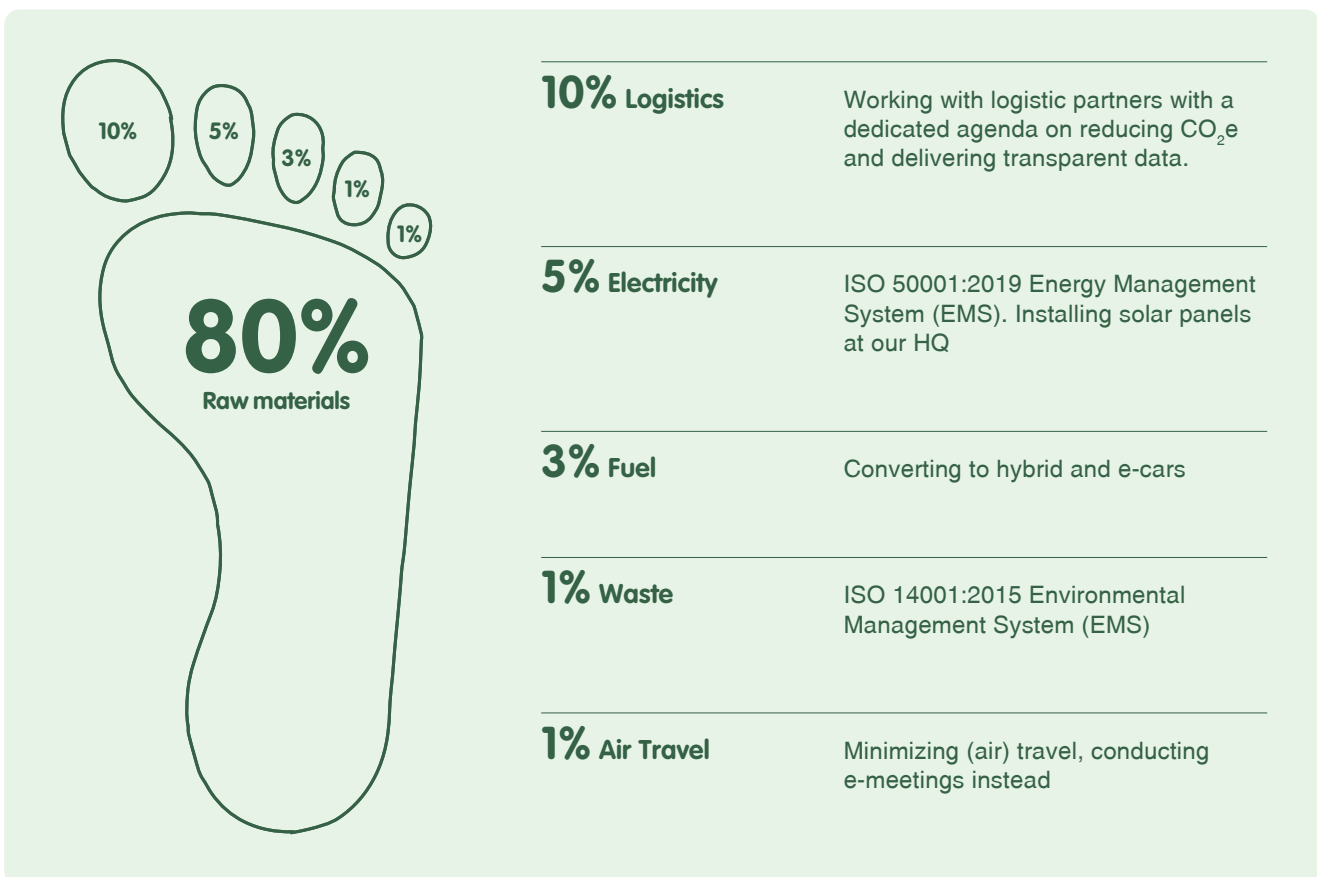

VIRGIN RAW MATERIALS – THE CLIMATE CULPRIT OF CO₂e

We are taking significant steps to tackle the #1 climate culprit in our business: raw materials. Greenhouse Gas (GHS) guidance and tools identified the issues, and from there, we focused on reducing our emissions. To make fundamental changes, you need to look at the entire life cycle of your products. It is a continuous journey for us. This is how far we have come:

KOMPAN chose the Greenhouse Gas Protocol to focus our efforts on the areas with significant impact on reducing our carbon footprint. We found that approximately 80% of the carbon emissions were a result of the use of raw materials in our production of playground

and fitness equipment. We turned data into action, and from 2024, we can now make colorful playgrounds with 95% recycled materials, using post-consumer recycled waste in HDPE panels, tempered Corocord™ rope with EcoYarn™, and TexMade™ posts.