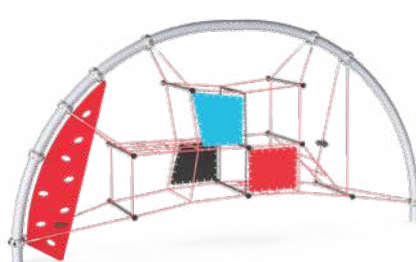

Performer Arch
CRP800101