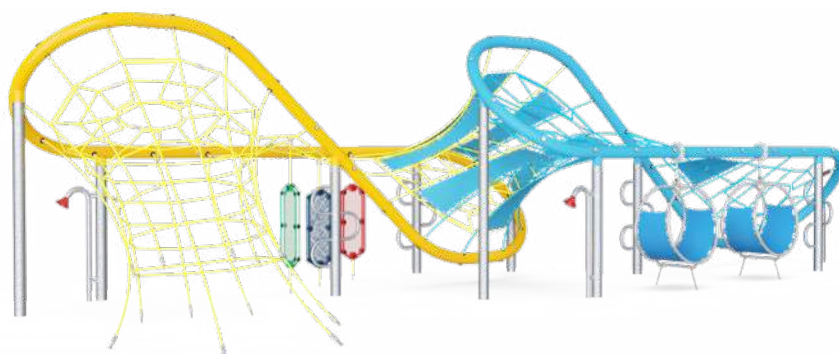

COROCORD™ LOOPS

Butterfly, Physical
COR17510

Butterfly, Social
COR17520

Butterfly, Sensory
COR17530

PRODUCT INFORMATION

Product number	Product name	Age (years)	Capacity (users)	Fall height (cm)	Total height (cm)	Use zone dimensions (m ²)	Use zone dimensions (cm x cm)	Installation (hours)	Total CO ₂ e (kg CO ₂ e)
COR17510	Butterfly, Physical	5 - 12	22	300	308	66	1,055 x 937	22	2,936
COR17520	Butterfly, Social	5 - 12	22	300	308	63	1,052 x 817	22	2,990
COR17530	Butterfly, Sensory	4 - 12	24	300	308	62	1,057 x 791	21	2,939