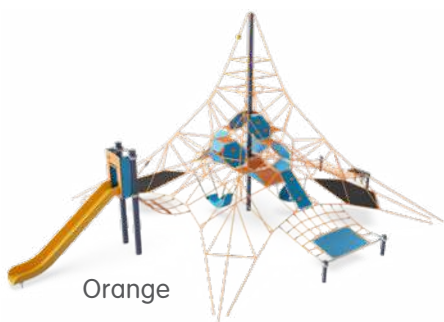

FLEXIBILITY

A variety of colors and part options provide flexibility and customization of our standard products

Orange