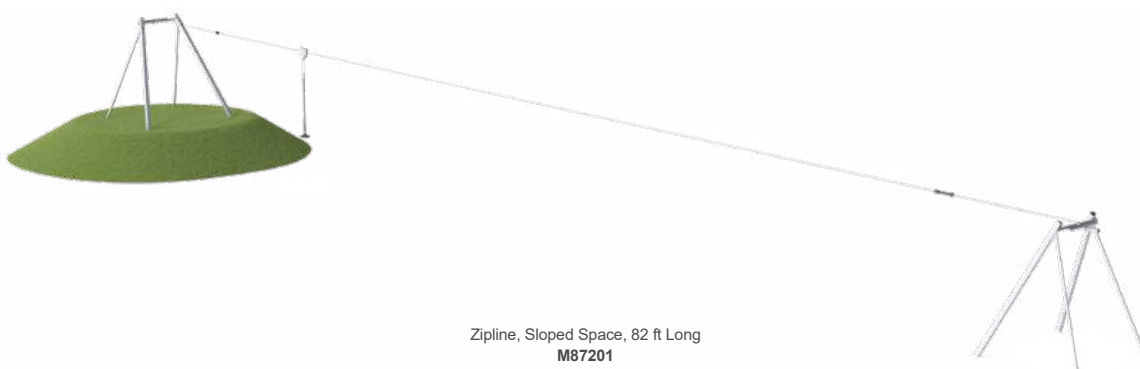

Zipline, Flat Space, 82 ft Long
M87202

Zipline, Sloped Space, 82 ft Long
M87201

PRODUCT INFORMATION

Product number	Product name	Age (years)	Capacity (users)	Fall height (cm)	Total height (cm)	Use zone dimensions (m ²)	Use zone dimensions (cm x cm)	Installation (hours)	Total CO ₂ e (kg CO ₂ e)
M87202	Zipline, Flat Space, 82 m Long	5 - 12	1	100	394	138	3,724 x 725	11	1,019
M87201	Zipline, Sloped Space, 82 m Long	5 - 12	1	100	295	131	3,686 x 666	10	927