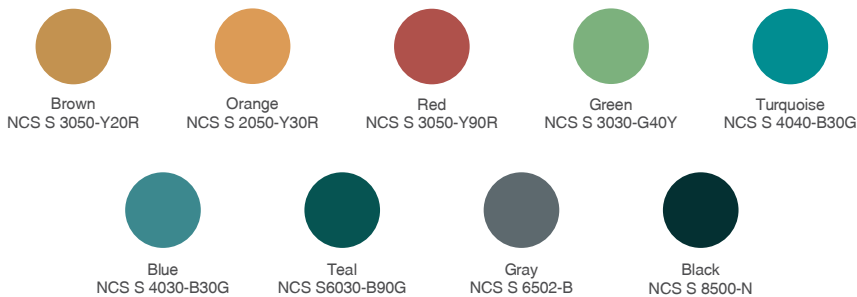

Robinia wood

For wooden Robinia play and fitness equipment, a variety of nine enjoyable colors in dusty and transparent shades are available to choose from.

MEMBRANES

The popular membranes, which add plenty of extra play value to the play structures, also come in optional colors. Choose between six different colors.