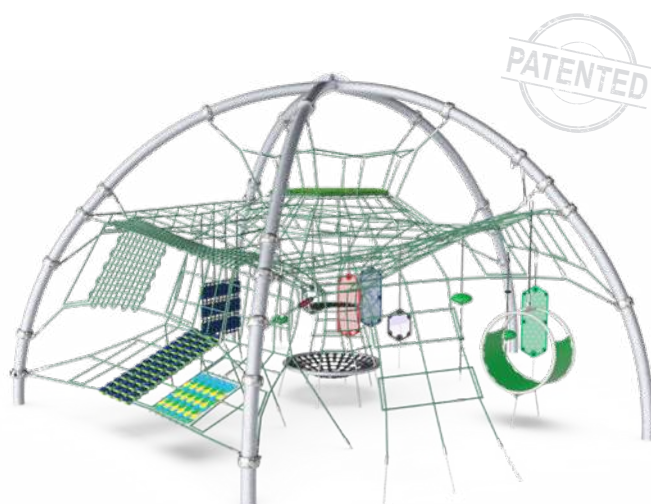

Sensory Dome
CRP812001

PRODUCT INFORMATION

Product number	Product name	Age (years)	Capacity (users)	Fall height (cm)	Total height (cm)	Use zone dimensions (m²)	Use zone dimensions (cm x cm)	Installation (hours)	Total CO₂e (kg CO₂e)
CRP812501	Explorer Dome	5 - 12	70	295	415	101	1,073 x 1,180	55	5,189
CRP812001	Sensory Dome	5 - 12	60	267	415	96	1,144 x 1,106	42	4,605