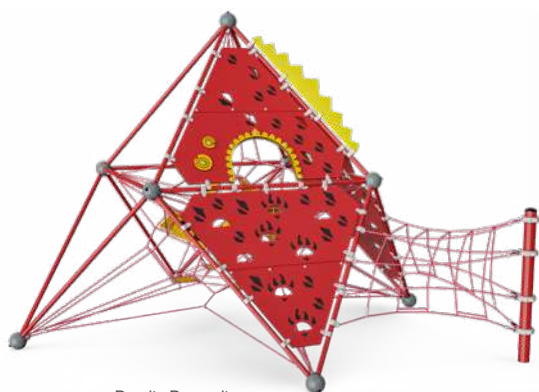

Circite
COR46330

Circite with House Membrane
COR10481

Circite Flowite
COR10484

PRODUCT INFORMATION

Product number	Product name	Age (years)	Capacity (users)	Fall height (cm)	Total height (cm)	Use zone dimensions (m ²)	Use zone dimensions (cm x cm)	Installation (hours)	Total CO ₂ e (kg CO ₂ e)
COR10503	Cubite with Add-ons	5 - 12	42	300	300	69	1,089 x 1,087	30	2,530
COR10501	Cubite with House Membrane	5 - 12	30	300	300	41	781 x 781	21	1,862
COR48330	Cubite	5 - 12	30	300	300	41	781 x 781	20	1,730
COR46330	Circite	2 - 5	30	300	313	42	781 x 781	21	1,751
COR10481	Circite with House Membrane	2 - 5	30	300	313	42	781 x 781	21	1,883
COR10484	Circite Flowite	2 - 5	35	300	325	55	1,002 x 833	29	2,405