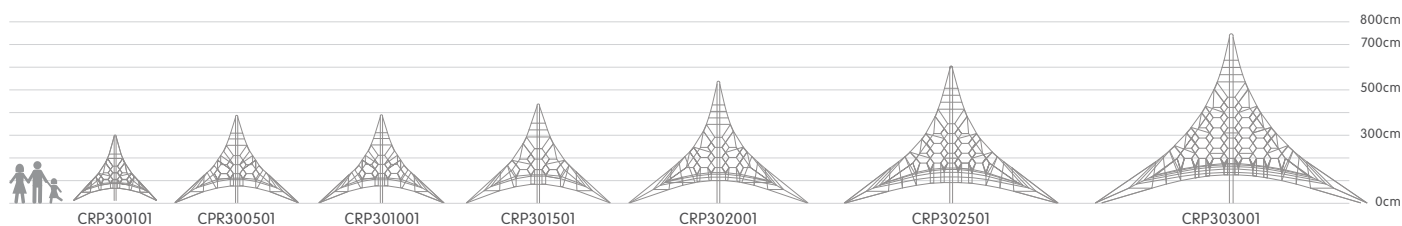

PRODUCT INFORMATION

Product number	Product name	Age (years)	Capacity (users)	Fall height (cm)	Total height (cm)	Use zone dimensions (m²)	Use zone dimensions (cm x cm)	Installation (hours)	Total CO₂e (kg CO₂e)
CRP302501	Small Spacenet	5 - 12	40	223	591	114	1,185 x 1,185	16	1,430
CRP300101	Micro Spacenet	5 - 12	13	183	295	55	791 x 791	9.6	867
CRP300501	Mini Spacenet	5 - 12	19	183	397	67	888 x 888	12	960
CRP301001	Mini Spacenet Wide	5 - 12	20	183	397	77	965 x 965	12	991
CRP301501	Midi Spacenet	5 - 12	22	183	456	84	1,016 x 1,016	13	1,120
CRP302001	Macro Spacenet	5 - 12	30	223	546	106	1,157 x 1,157	15	1,334
CRP303001	Large Spacenet	5 - 12	56	215	751	167	1,514 x 1,514	23	2,281