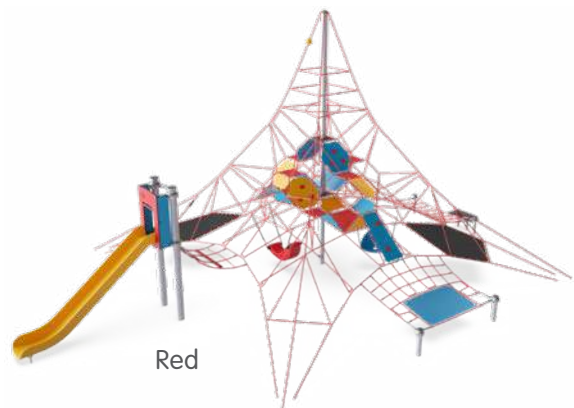

FLEXIBILITY

A variety of colors and part options provide flexibility and customization of our standard products

Red