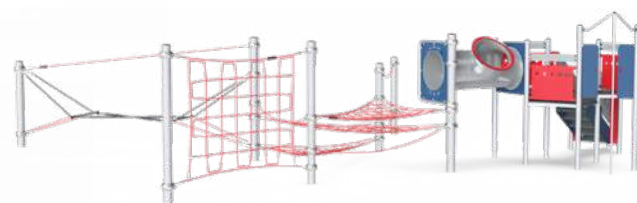

Lookout Trail
CRP251702