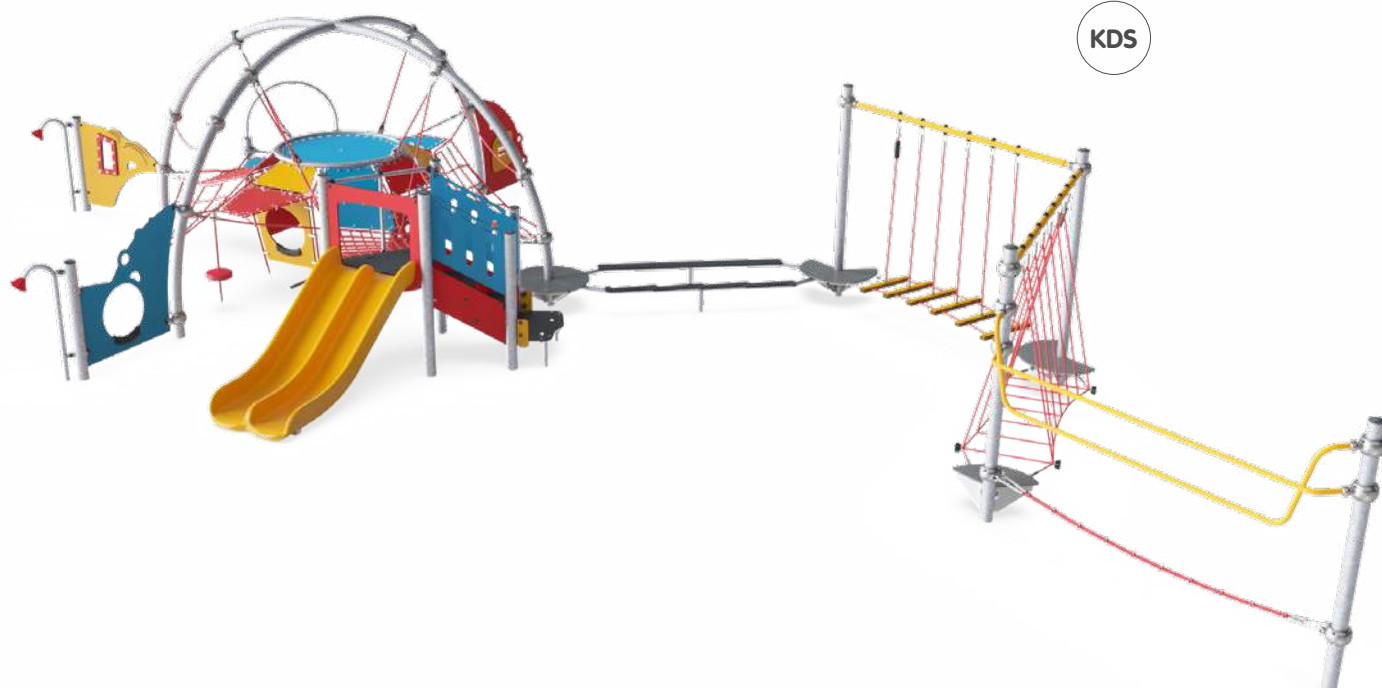

If you want a uniquely designed landmark playground, our KOMPAN Design Studio can help make your special place come true.

See for example Mini Dome below, uniquely designed by KOMPAN Design Studio.