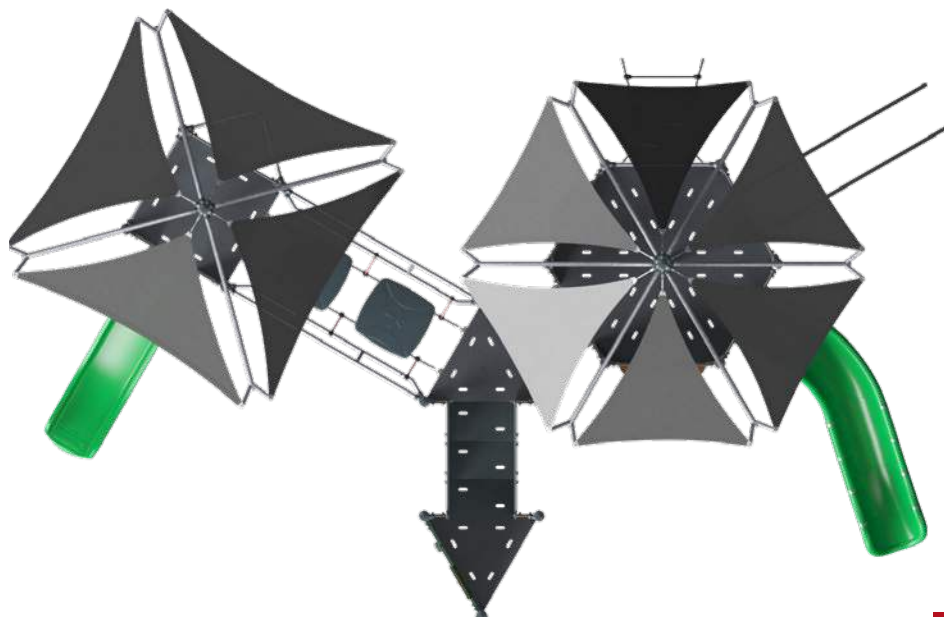

Choose between
6 different colors:

TOP VIEW

Square sail
~86 ft²

Hexagonal sail
~108 ft²

Closed integrated shading

These integrated shades are available for all deck shapes and sizes within Moments™ and Elements™ play systems.