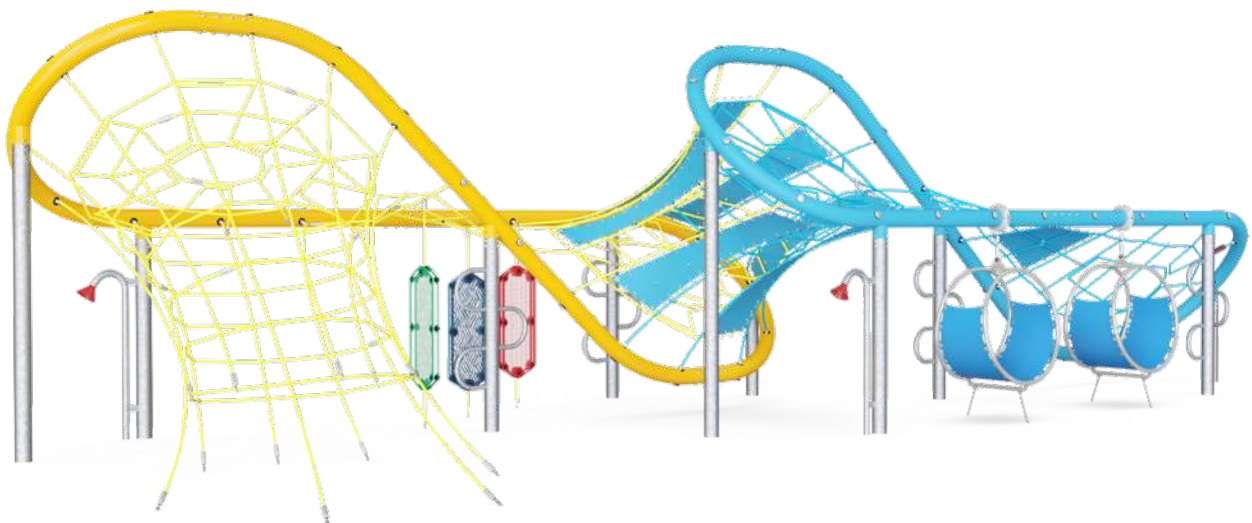

Loop colors