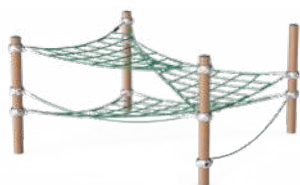

Spix's Trail
CRP250701