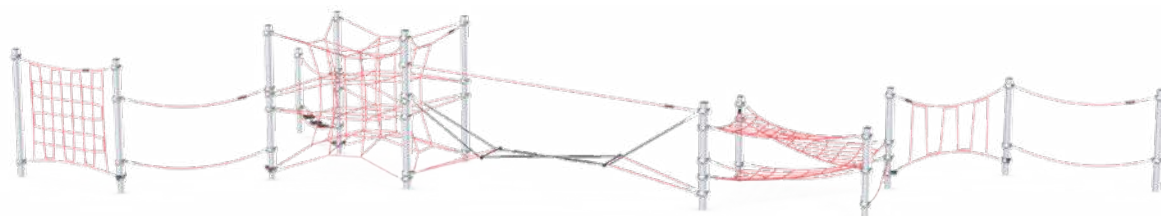

Langur Trail
CRP251901

PRODUCT INFORMATION

Product number	Product name	Age (years)	Capacity (users)	Fall height (cm)	Total height (cm)	Use zone dimensions (m²)	Use zone dimensions (cm x cm)	Installation (hours)	Total CO₂e (kg CO₂e)
CRP251601	Tantalus Trail	5 - 12	50	270	469	201	2,006 x 2,647	41	4,771
CRP251702	Lookout Trail	5 - 12	30	240	309	118	1,427 x 1,630	36	3,129
CRP251802	Canopy Trail	5 - 12	34	214	383	157	1,427 x 1,958	44	4,103
CRP251901	Langur Trail	5 - 12	47	290	307	152	2,534 x 1,089	37	4,069