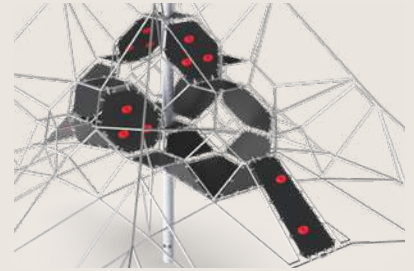

OPTIONS

Add-ons outside net

Add-ons inside net

Steel slides heated by the midday sun can potentially cause skin burns. We recommend pointing steel slides away from the midday sun, or using PE slides or shading.

More flexibility

Contact us for more information on the wide range of options for configurable playground equipment. Please note that prices and delivery terms depend on specified configurations.