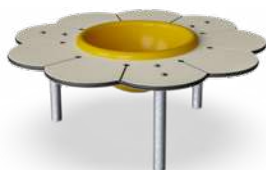

Daisy Desk with Bowl
M26003