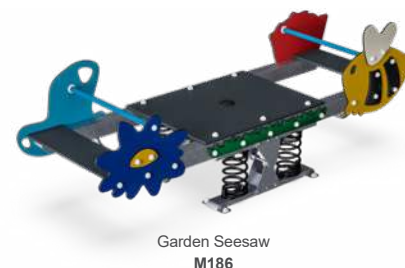

>95%
33%

Steel parts adhere to industrial standards.

Octopus Seesaw
M181
● ●

Horse Seesaw
M182
● ● ●

Motorcycle Seesaw
M183
○ ●

PRODUCT INFORMATION

Product number	Product name	Age (years)	Capacity (users)	Fall height (cm)	Total height (cm)	Use zone dimensions (m²)	Use zone dimensions (cm x cm)	Installation (hours)	Total CO ₂ e (kg CO ₂ e)
M143	Albatross	2 - 12	4	100	92	26	482 x 679	4.4	272
M181	Octopus Seesaw	2 - 12	4	100	98	25	452 x 675	4.9	282
M182	Horse Seesaw	2 - 12	2	100	95	24	401 x 675	4.3	258
M183	Motorcycle Seesaw	2 - 12	4	100	81	30	481 x 736	4.7	290