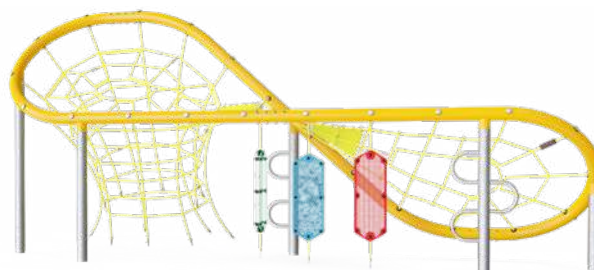

COROCORD™ LOOPS

PRODUCT INFORMATION

Product number	Product name	Age (years)	Capacity (users)	Fall height (cm)	Total height (cm)	Use zone dimensions (m²)	Use zone dimensions (cm x cm)	Installation (hours)	Total CO₂e (kg CO₂e)
COR17510	Butterfly, Physical	5 - 12	22	300	308	66	1,055 x 937	22	2,936
COR17520	Butterfly, Social	5 - 12	22	300	308	63	1,052 x 817	22	2,990
COR17530	Butterfly, Sensory	4 - 12	24	300	308	62	1,057 x 791	21	2,939