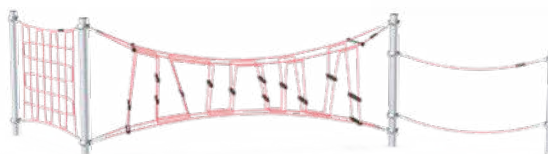

Baboon Trail
CRP250301