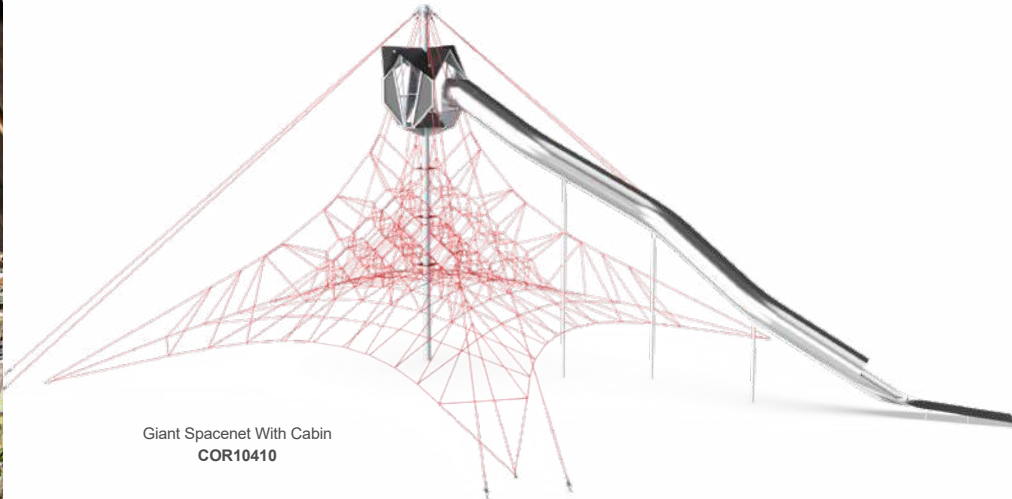

Giant Spacenet With Cabin
COR10410