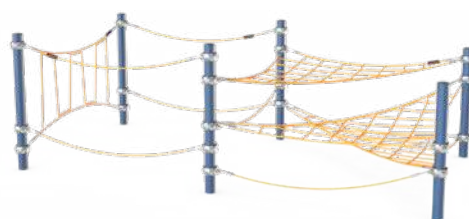

COROCORD™ MONKEY TRAILS

Saimiri Trail
CRP251401

Howler Trail
CRP251101

Javan Trail
CRP251201

Honeycomb Trail
CRP251301

Forest Trail
CRP251501

PRODUCT INFORMATION

Product number	Product name	Age (years)	Capacity (users)	Fall height (cm)	Total height (cm)	Use zone dimensions (m ²)	Use zone dimensions (cm x cm)	Installation (hours)	Total CO ₂ e (kg CO ₂ e)
CRP251401	Saimiri Trail	5 - 12	25	240	348	96	982 x 1,395	30	2,846
CRP251101	Howler Trail	5 - 12	24	150	197	62	968 x 675	15	1,495
CRP251201	Javan Trail	5 - 12	30	240	328	90	1,442 x 964	27	2,746
CRP251301	Honeycomb Trail	5 - 12	20	240	257	66	968 x 889	16	1,699
CRP251501	Forest Trail	5 - 12	42	270	287	172	1,808 x 2,334	29	3,538