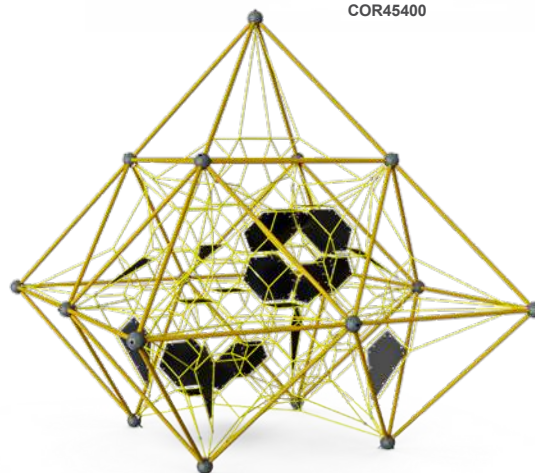

Maxite with House Membrane
COR10521

PRODUCT INFORMATION

Product number	Product name	Age (years)	Capacity (users)	Fall height (cm)	Total height (cm)	Use zone dimensions (m²)	Use zone dimensions (cm x cm)	Installation (hours)	Total CO₂e (kg CO₂e)
COR10524	Maxite with Add-ons	5 - 12	76	227	639	128	1,597 x 1,104	63	5,275
COR49480	Maxite	5 - 12	45	227	639	90	970 x 970	35	3,532
COR45400	Octanite	4 - 12	36	203	460	60	901 x 901	31	2,711
COR10521	Maxite with House Membrane	5 - 12	45	227	639	90	970 x 970	37	3,844