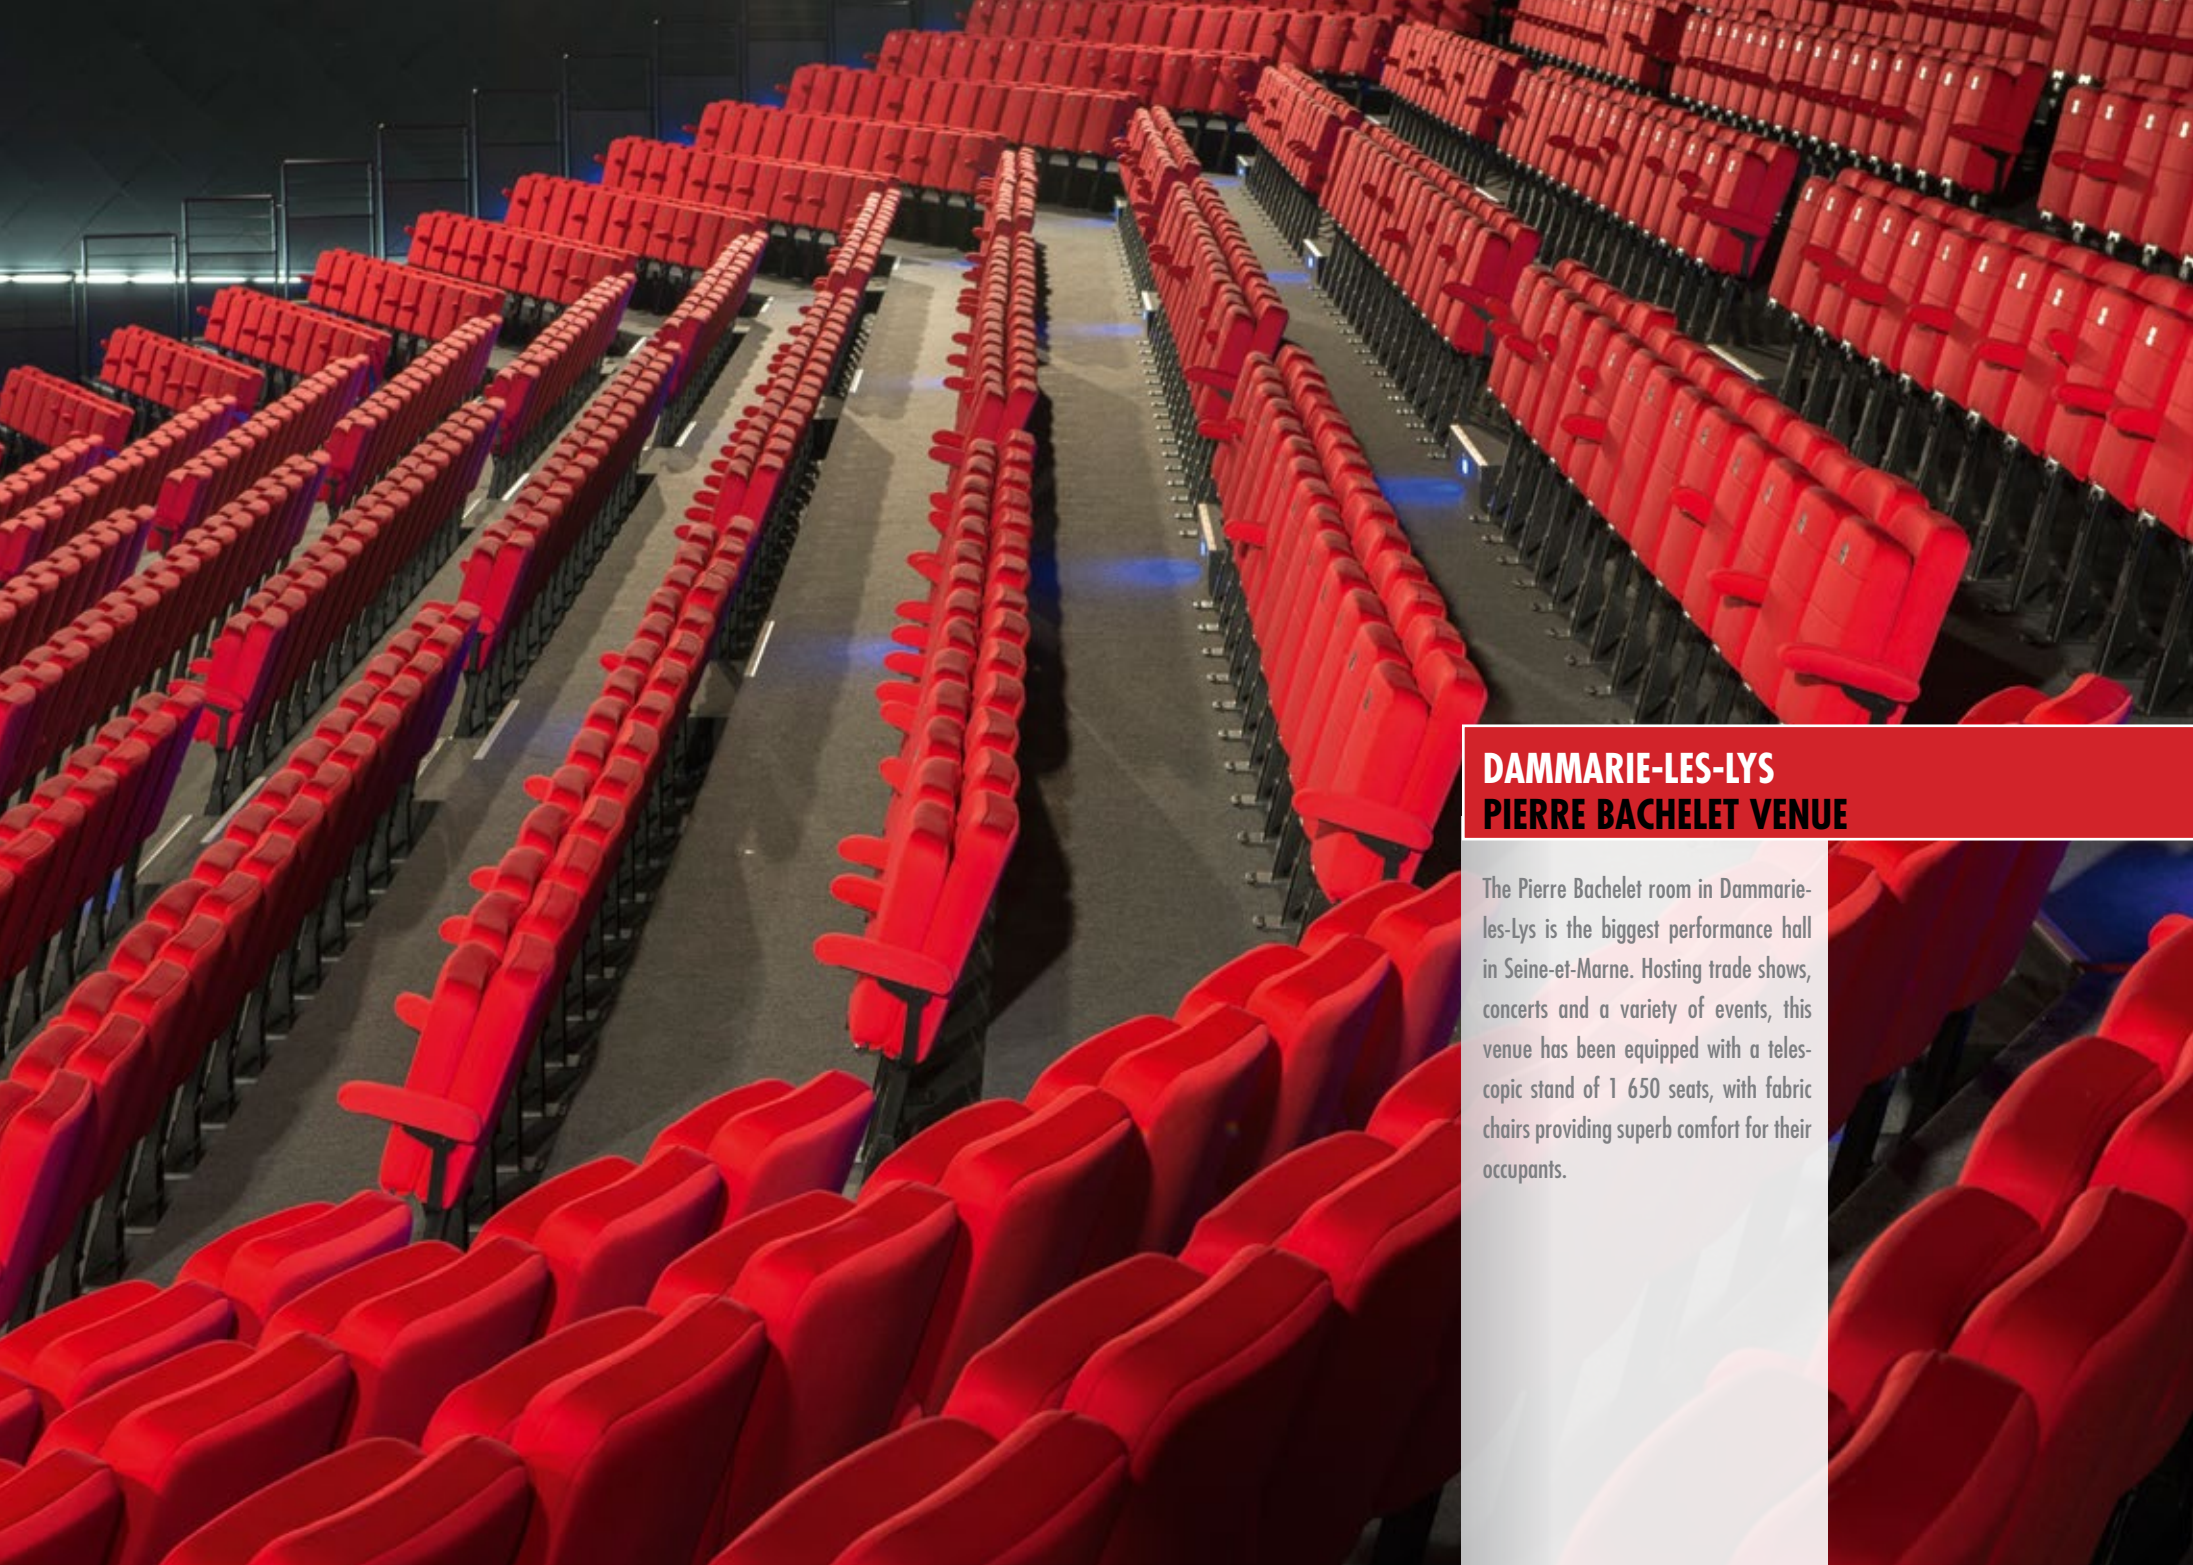

MATERIAL: velvet

MECHANISM: automatic telescopic stand + manual seats

NUMBER OF SEATS: 197

PROVIDE THE MAXIMUM COMFORT FOR YOUR SHOWS

DAMMARIE-LES-LYS PIERRE BACHELET VENUE

The Pierre Bachelet room in Dammarie-les-Lys is the biggest performance hall in Seine-et-Marne. Hosting trade shows, concerts and a variety of events, this venue has been equipped with a telescopic stand of 1 650 seats, with fabric chairs providing superb comfort for their occupants.