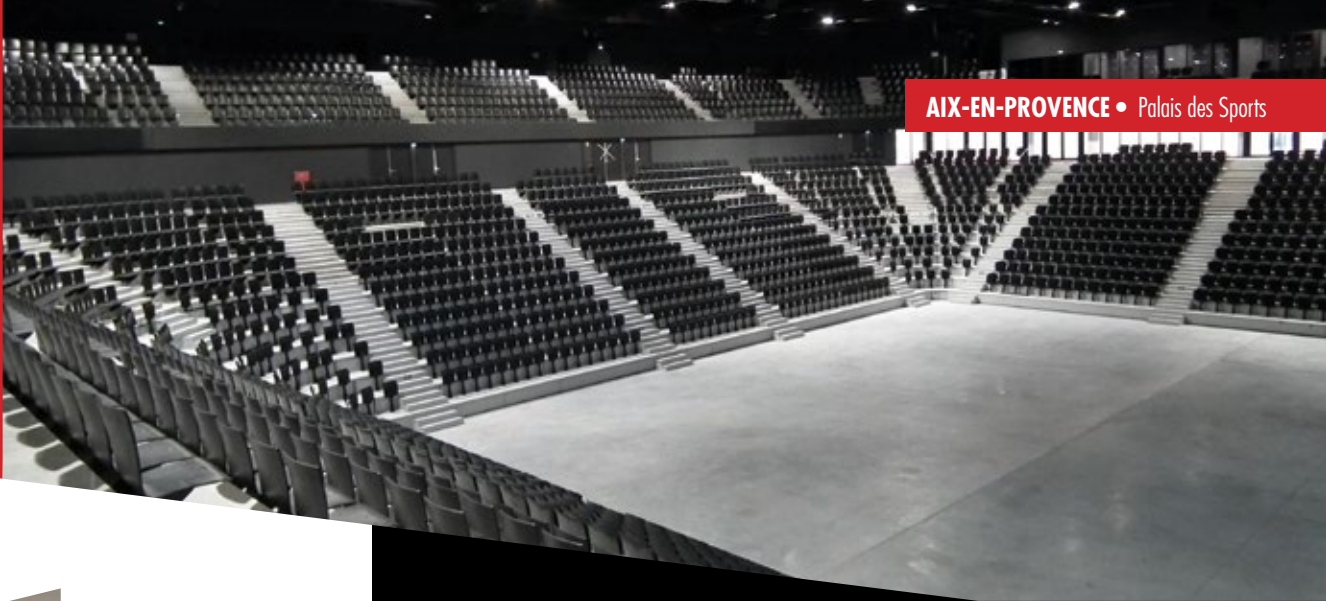

INSPIRATION AND TECHNICAL SKILLS

With sports halls that have 17 possible configurations, Aix en Provence Arena is a real beacon in terms of event equipment and contemporary architecture. The architect C. Gulizzi, wishing to make this space look like a contemporary theater, chose an ultra-modern design for this metaphor for sport movement. The MASTER Ontario seat, representing creative inspiration and technical prowess, plays a vital role in the arena.

WOOD: beech plywood

FINITION: stained-black

MECHANISM: automatic telescopic stand + manual seats

NUMBER OF SEATS: 7 015