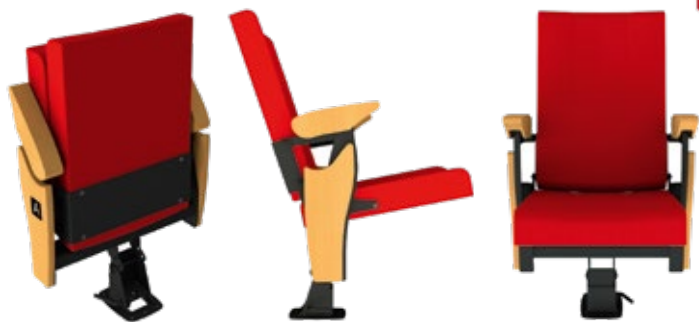

Movable (beam-mounted) seats provide a free-standing option and are removable to suit multi-configurations or provide accessibility for spectators with disabilities and reduced mobility.

More technically, the gas spring system provides discreet and quiet seat closure

MOVEMENT TYPES

With all our telescopic stands, you have the option of different types of movements for your seats.

Hinged in one quick movement with an individual foot pedal, manual seats are the cheapest solution. On the other hand, **100% automatic** seats allow substantial savings on human resources, speed and security when the stand is moved.

TIPPING SYSTEMS

Master Industrie's seats and chairs are all equipped with a specific tipping mechanism, each of which has different benefits. The **gravity-driven system** is a simple and durable solution which allows amortized lifting. Invisible, the **spring-folding system** is a clever and aesthetic solution. More technically, the **gas spring system** provides discreet and quiet seat closure, without slamming or rebounding.