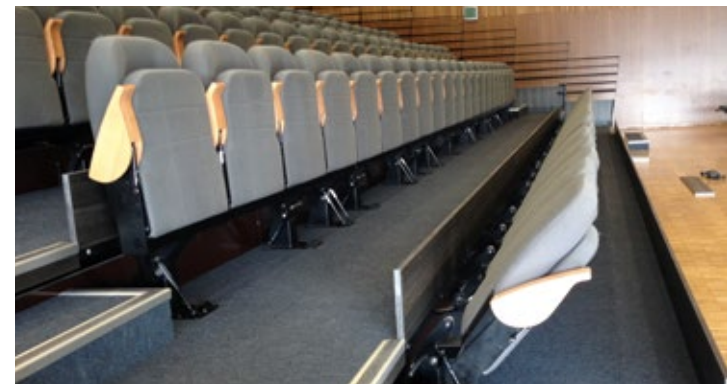

MOVEMENT TYPES

With all our telescopic stands, you have the option of different types of movements for your seats.

Hinged in one quick movement with an individual foot pedal, manual seats are the cheapest solution. On the other hand, **100% automatic** seats allow substantial savings on human resources, speed and security when the stand is moved.