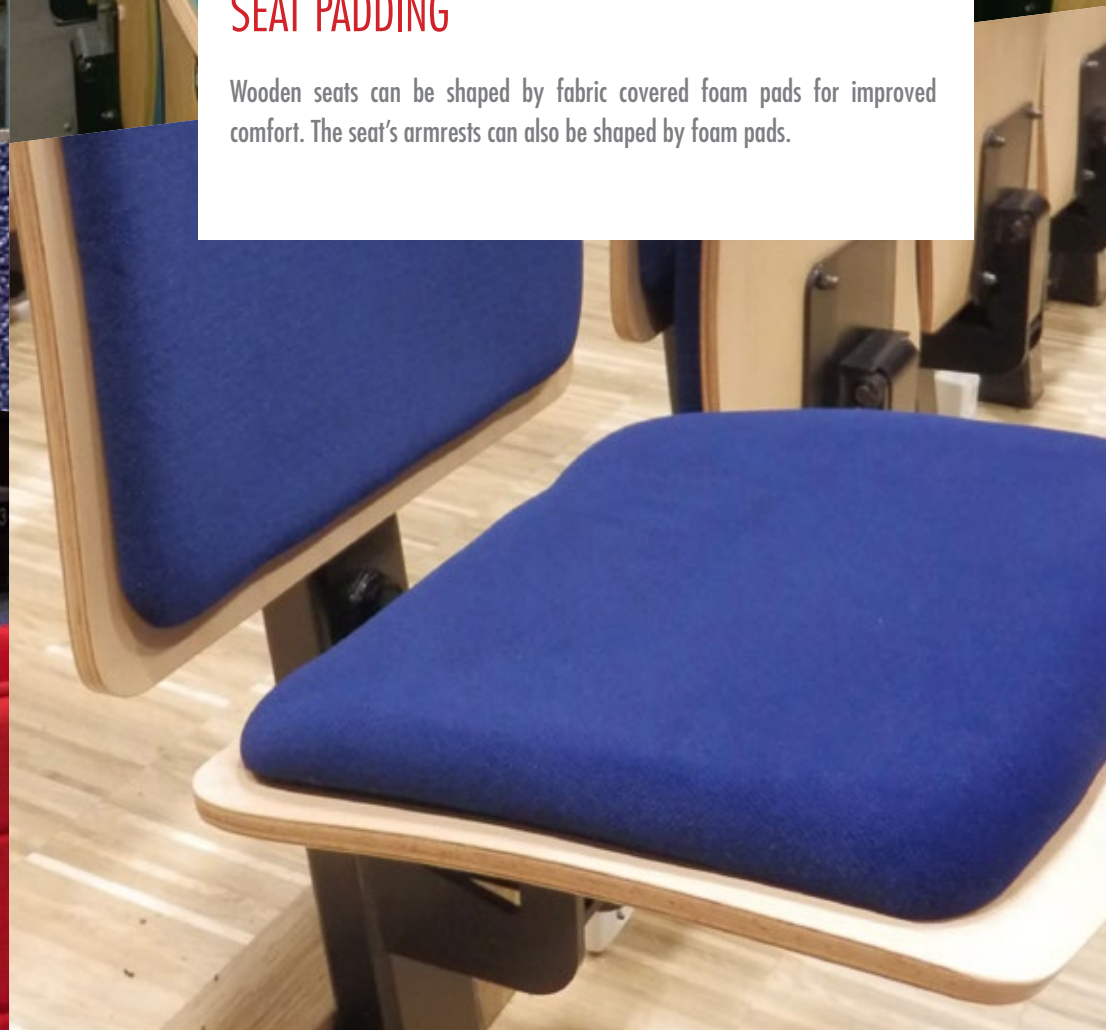

SEAT PADDING

Wooden seats can be shaped by fabric covered foam pads for improved comfort. The seat's armrests can also be shaped by foam pads.